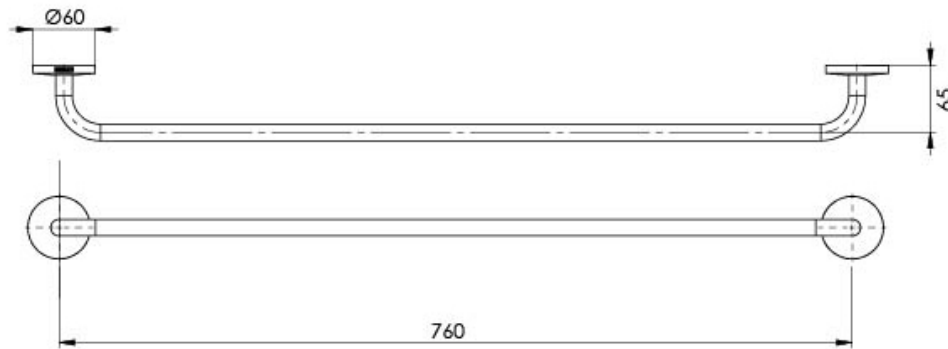

FESTIVAL

FESTIVAL SINGLE TOWEL RAIL 760MM

SPECIFICATIONS

AVAILABLE IN

FE802 CHR
Chrome

INFORMATION

MAINTENANCE AND CARE:

- All surfaces should be cleaned with mild liquid detergent or soap and water.
- Do not use cream cleaners or citrus based cleaning products, as they are abrasive.
- Use of unsuitable cleaning agents may damage the surface.
- Any damage caused in this way will not be covered by warranty.