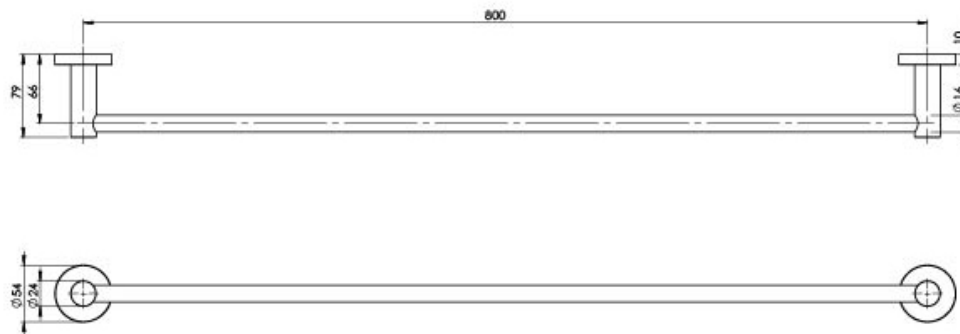

## RADII SS 316 SINGLE TOWEL RAIL 800MM ROUND PLATE

## SPECIFICATIONS