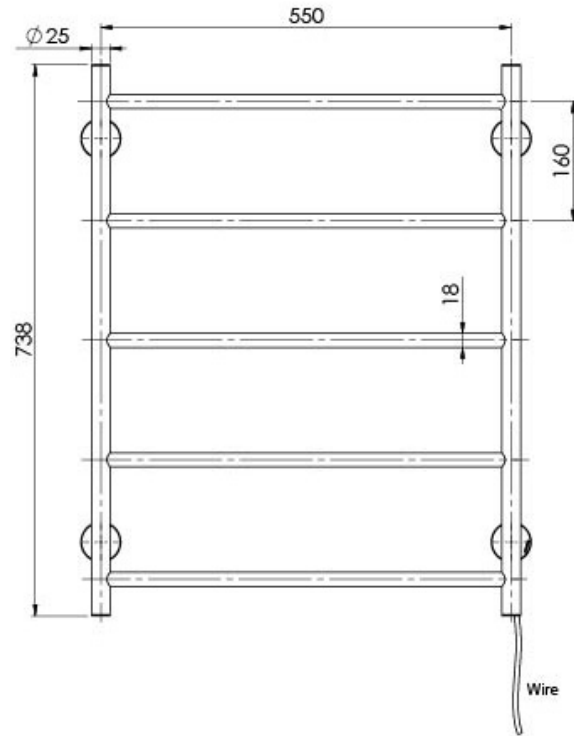

RADII

RADII HEATED TOWEL LADDER 550 X740MM ROUND PLATE

SPECIFICATIONS

AVAILABLE IN

RA8750 CHR
Chrome

RA8750 BN
Brushed Nickel

RA8750 MB
Matte Black

INFORMATION

Electricity Input: 240V, 50Hz | Power Rating: 62W | IP Rating: IPX5 | Connection position: Bottom right |
Connection type: Plug-in or Hardwire

Please visit <https://www.phoenixtapware.com.au/warranty> to view the full warranty