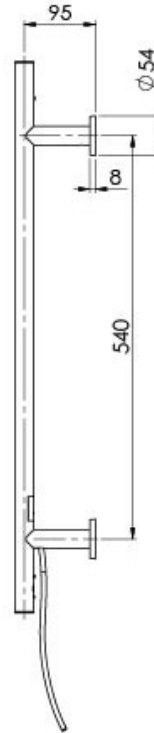

RADII

RADII HEATED TOWEL LADDER 550 X740MM ROUND PLATE

SPECIFICATIONS

AVAILABLE IN

RA8750 CHR
Chrome

RA8750 BN
Brushed Nickel

RA8750 MB
Matte Black

INFORMATION

Electricity Input: 240V, 50Hz | Power Rating: 62W | IP Rating: IPX5 | Connection position: Bottom right |
Connection type: Plug-in or Hardwire

Please visit <https://www.phoenixtapware.com.au/warranty> to view the full warranty