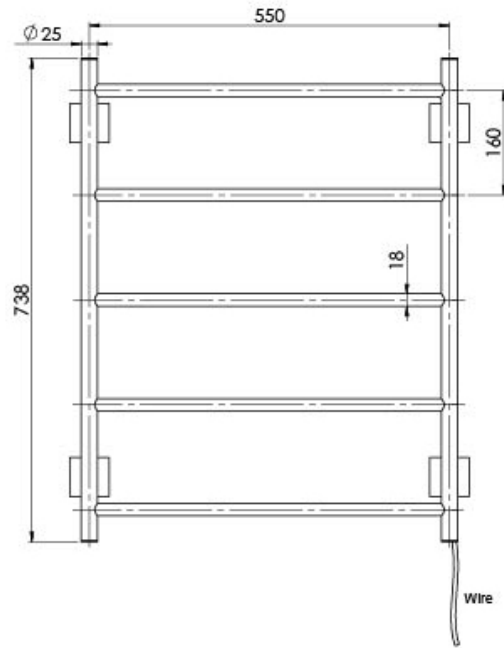

## RADII HEATED TOWEL LADDER 550 X 740MM SQUARE PLATE