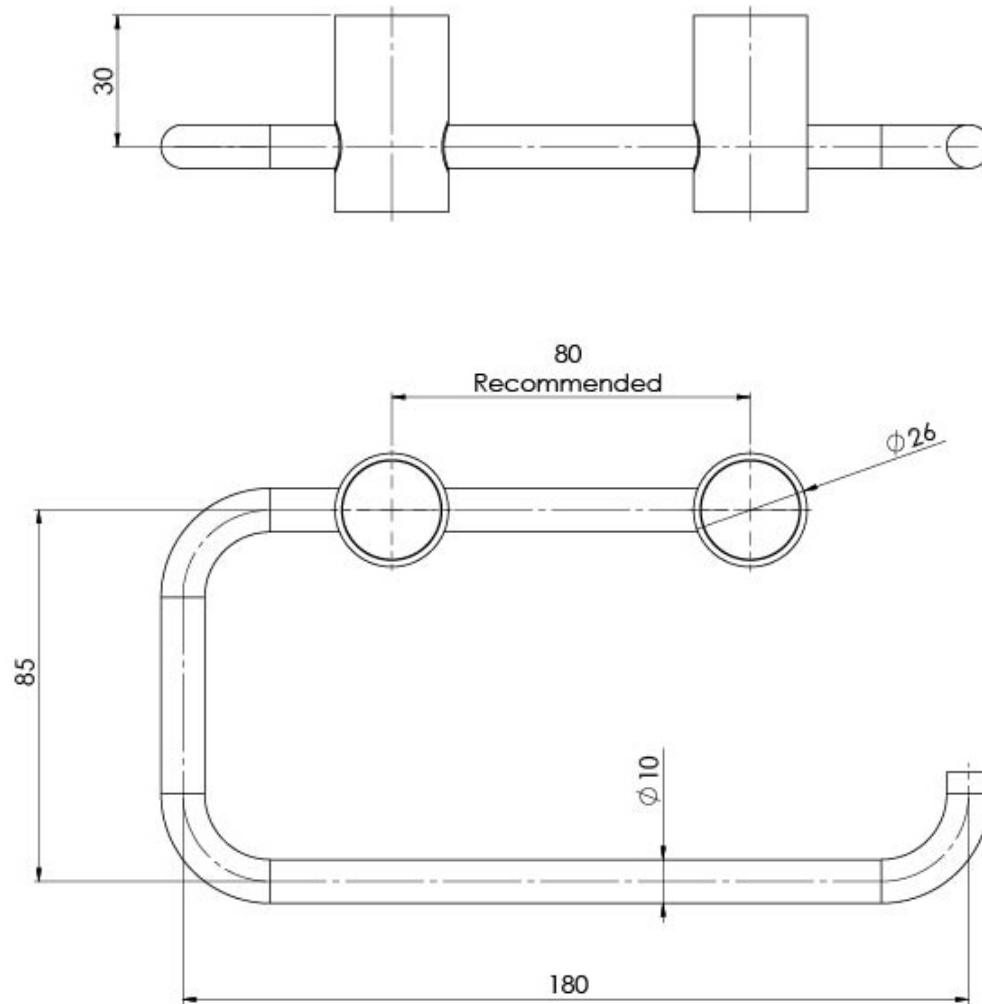

VIVID SLIMLINE

VIVID SLIMLINE TOILET ROLL HOLDER

SPECIFICATIONS

AVAILABLE IN

111-8200-00
Chrome

111-8200-40
Brushed Nickel

111-8200-10
Matte Black

111-8200-12
Brushed Gold