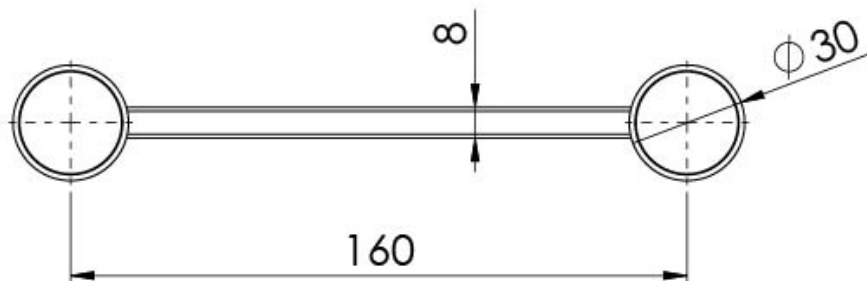

MAINTENANCE AND CARE:

- All surfaces should be cleaned with mild liquid detergent or soap and water.
- Do not use cream cleaners or citrus based cleaning products, as they are abrasive.
- Use of unsuitable cleaning agents may damage the surface.
- Any damage caused in this way will not be covered by warranty.

Please visit <https://www.phoenixtapware.com.au/warranty> to view the full warranty