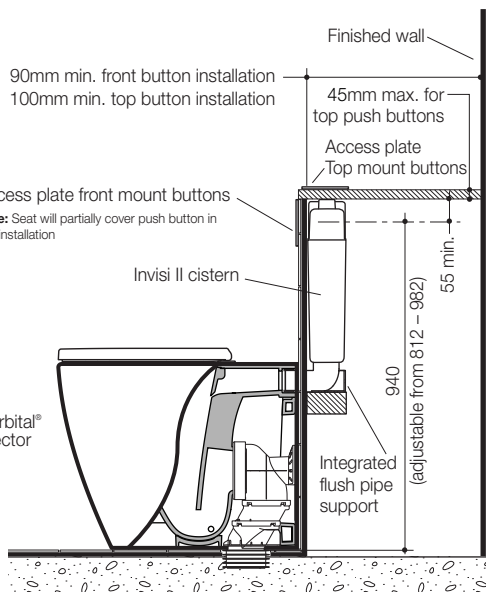

- Pan:** Urbane Cleanflush™ wall faced back inlet 4.5 litre full flush rimless pan.
- Traps:** Universal trap for S or P-trap installations.
- Inlet:** Fully glazed 50mm back inlet for concealed cistern.
- Cisterns and Flushvalves:** **Invisi II Cistern** – suitable for inwall, under counter, induct and inceiling applications. The Vogue Round Push Buttons and Access Plate (supplied separately) are available in 5 finishes: Chrome (C), Black (B), Brushed Brass (BB), Brushed Nickel (BN) and Gunmetal Grey (GM). Code No.687071.
- Fixing:** The pan can be fixed to the floor by either bedding into mortar or using the supplied D82 Concealed Fixing Bracket.
- Seats:** The **Vogue** soft close quick release thermoset toilet seat with GermGard® Antibacterial Protection; a unique technology which kills harmful bacteria, is provided as standard with seat caps in Stainless Steel (SS). Optional seat caps are available in 3 finishes, Brushed Brass (BB), Black (B) or Gunmetal Grey (GM). Code No.254213.
- Colours:** White only.
- Installation:** The installation of the toilet suite shall be in accordance with the normal minimum drainline grade requirements in AS/NZS 3500.2.
- Dimensions:** All dimensions are in millimetres and are subject to normal manufacturing variations. Caroma pursues a policy of continuing improvement in design and performance of its products. The right is therefore reserved to vary specifications without notice.

Inwall/Under Counter/Induct/Inceiling with Vogue Soft Close Quick Release Seat	746280W
---	---------

Button options: see 6.15.1

Adjustable flush pipe included

Under Counter Installation (optional under counter flush pipe 237222 is required)

Note: access to cistern internals can be achieved through either front or top mount button plate option.