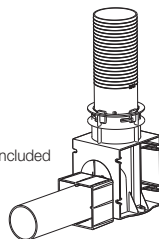

Urbane II Cleanflush™ Invisi II Wall Faced Suite Inwall/Under Counter Installations

Urbane II Cleanflush™ Invisi II 4.5/3 litre Wall Faced Toilet Suite with Back Inlet Pan, Internal Overflow Cistern and Seat with Stainless Steel Seat Caps: Code No.

Inwall/Under Counter/Induct/Inceiling with Vogue Soft Close Quick Release Seat	746280W

Button options: see 6.15.1

Adjustable flush pipe included

Under Counter Installation (optional under counter flush pipe 237222 is required)