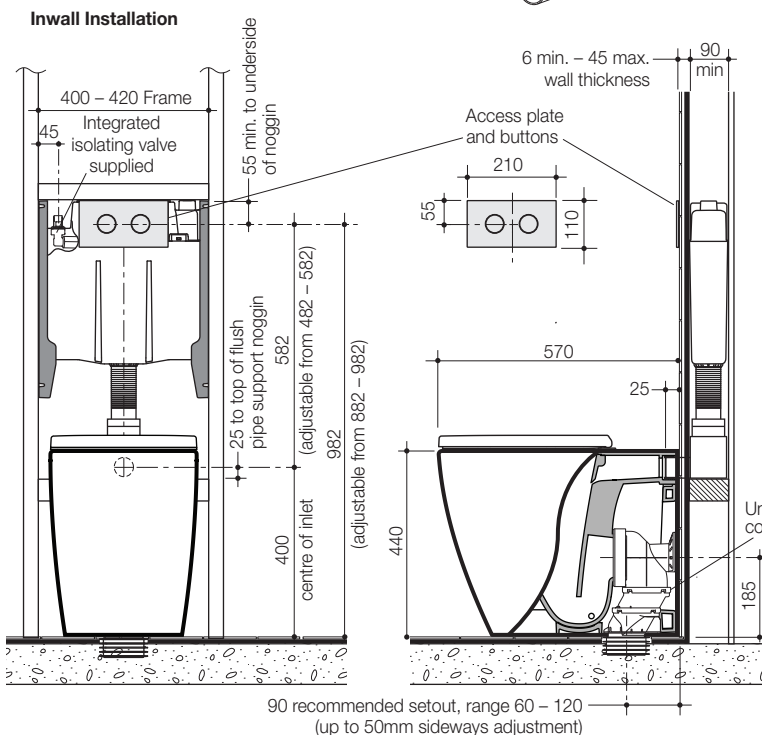

Under Counter Installation (optional under counter flush pipe 237222 is required)