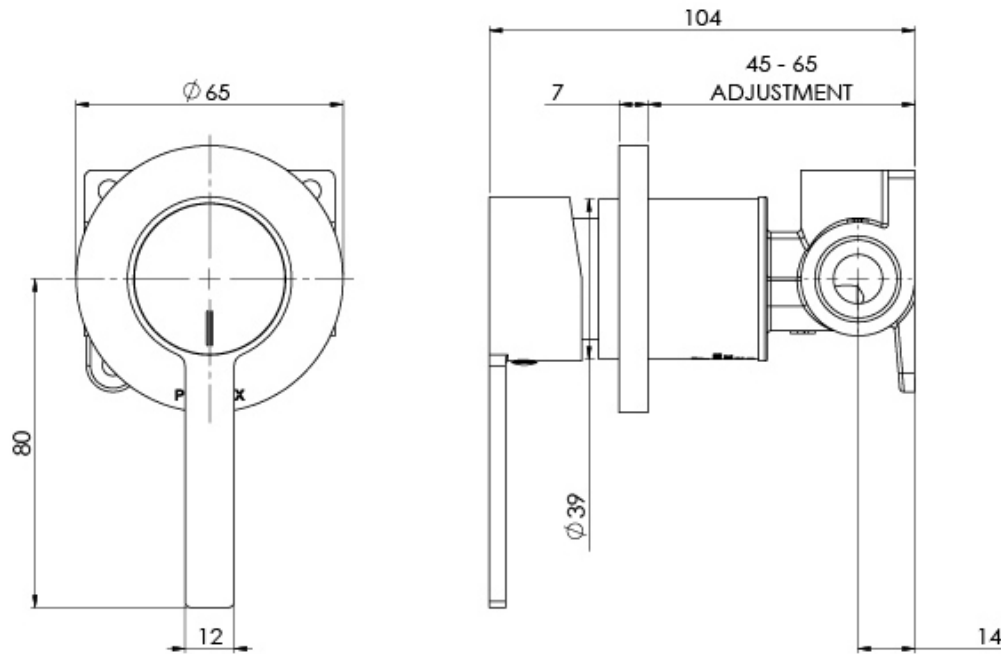

LEXI MKII

LEXI MKII SHOWER / WALL MIXER

SPECIFICATIONS

AVAILABLE IN

123-7800-00
Chrome

123-7800-40
Brushed Nickel

123-7800-10
Matte Black

INFORMATION