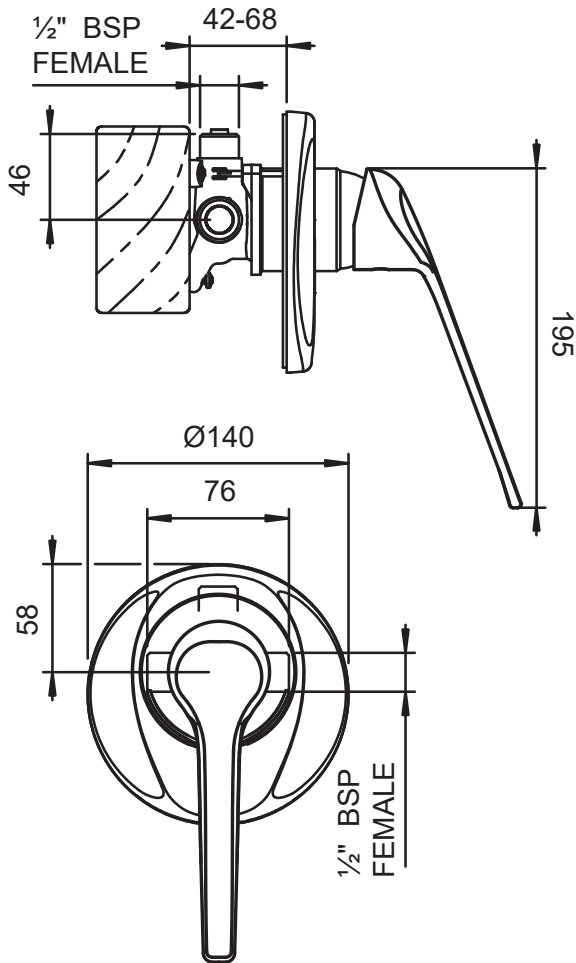

02-8016  
NAIDA EXTENDED  
LEVER SHOWER MIXER

**FINISH:** Chrome

**CONSTRUCTION:** Brass  
**CARTRIDGE TYPE:** 40mm ceramic  
**SUPPLY:** Mains Pressure  
**CONNECTIONS:** 1/2" BSP Female  
**WORKING PRESSURES:** 150 - 500 kpa  
**OPERATING TEMPERATURE:** 5°C to 70°C\*

\*Refer AS/NZS 3500

- Evenflo™ technology helps to ensure consistent water flow delivery to help prevent fluctuations in water temperature even when pressure is unbalanced. Precise temperature transition from cold to hot minimises the risk of scalding and thermal shock
- 40mm ceramic disc cartridge
- Adjustable temperature settings to prevent scalding
- Solid brass construction for longevity
- Extended solid lever handle
- Easy to distinguish hot and cold indicators
- Concealed faceplate fixing - no need for silicone sealing
- Incorporates brass lugs for ease of mounting
- Body inlets - 1/2" BSP female
- WELS rating not required