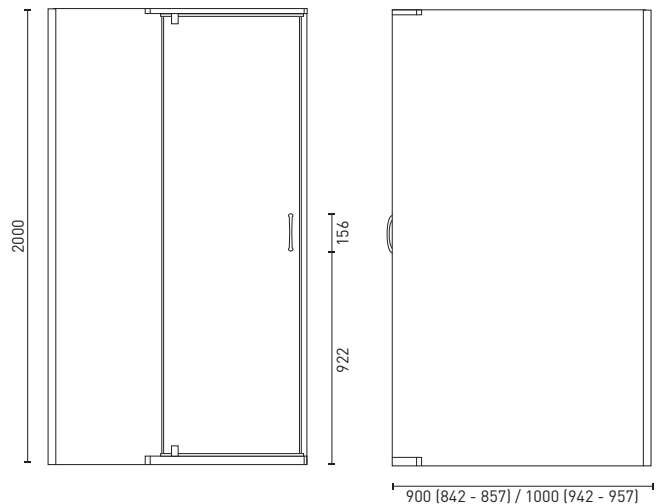

Cascade Semi- Frameless Square Shower Screen

Product Code [900mm]: **CASS900C**
 Product Code [1000mm]: **CASS1000C**

The Cascade's semi-frameless design features a pivot door, frameless return panels & an interior/exterior stainless steel handle. Available in two sizes. Install on tiled floor and walls or combine with a two-sided acrylic shower wall and an acrylic shower base (shower system).

PRODUCT SPECIFICATIONS

Material: Aluminium / Chrome / Clear 6mm toughened safety glass
Width: 900mm (842 - 857)* / 1000mm (942 - 957)*
Depth: 900mm (842 - 857)* / 1000mm (942 - 957)*
Height: 2000mm
Net Weight: 61kgs (900mm) / 64kgs (1000mm)
Warranty: 5 years* (refer to decina.com.au)

OPTIONAL SHOWER SYSTEM

CASYS900CC (centre waste) / **CASYS900RC** (rear waste)

900 X 900 X 2000mm

- Shower screen **CASS900C**
- Two sided acrylic shower wall **SW900**
- Luna shower base (rear waste) **SB900R3T** or (centre waste) **SB900C3T**

CASYS1000CC (centre waste) / **CASYS1000RC** (rear waste)

1000 X 1000 X 2000mm

- Shower screen **CASS1000C**
- Two sided acrylic shower wall **SW1000**
- Luna shower base (rear waste) **SB1000C3T** or (centre waste) **SB1000R3T**