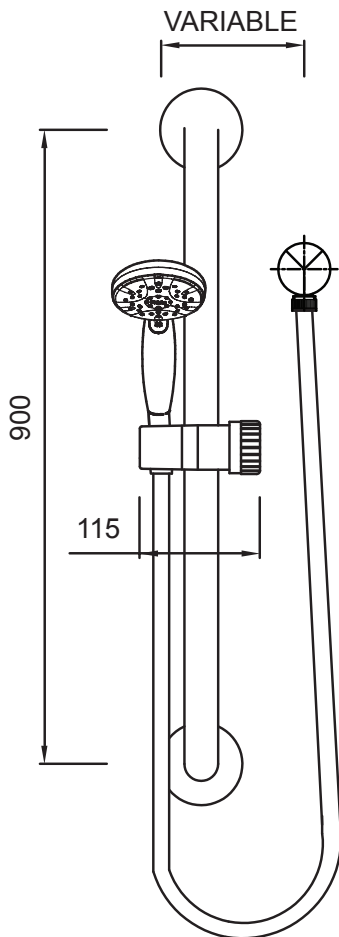

13-8843
NAIDA GRAB RAIL SHOWER

Satinjet®

Twist Free
Hose

FINISH: Chrome

FUNCTIONS: Satinjet® & Massage

MOUNTING METHOD: Fixed mounting points

SUPPLY: Mains Pressure

CONNECTIONS: 1/2" BSP Female

WORKING PRESSURES: 150 - 500 kpa

OPERATING TEMPERATURE: Recommended 50°C*

*Refer AS/NZS 3500

- Features the revolutionary Satinjet® spray design. Twin jets of water collide into thousands of tiny droplets to deliver voluminous shower coverage
- Dual spray handset featuring Satinjet® spray and massage spray
- Unique push button built into handset to change spray patterns
- Ø32mm safety Grabrail, made from durable polished stainless steel, with concealed flange
- The safety Grabrail meets design and construction requirements AS 1428
- Includes an adjustable, twist action, easy to use, Parafit™ slider
- Designer Euro wall elbow with inbuilt non-return dual check valve
- 1500mm SatinLux hose