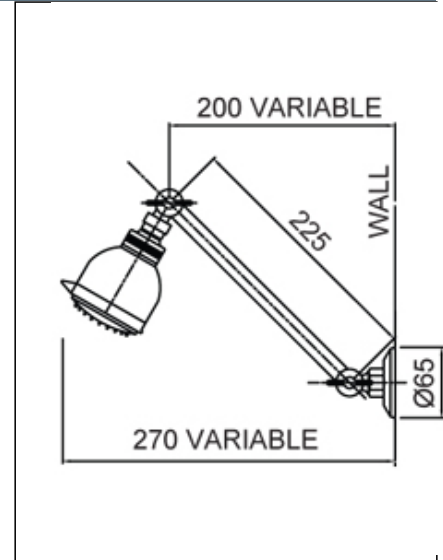

## Bermuda Function Hi Rise Shower

- 3 function adjustable spray shower rose
- Rub clean technology to prevent the build up of limescale and calcium
- Height adjustable, 225mm hi rise arm and wall plate
- Brass, adjustable ball joint connection
- Easy retro-fit installation