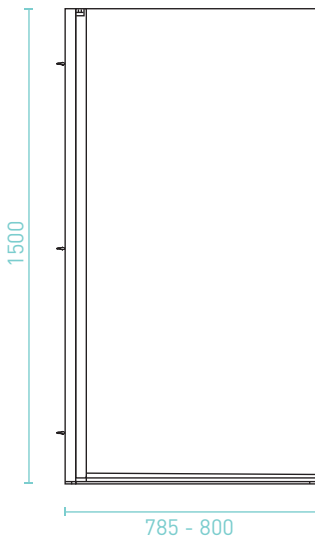

## FITZROY

PIVOT PANEL BATH SHOWER SCREEN - Aluminum, Matte Black/Clear 6mm Toughened Safety Glass

The Fitzroy pivot panel is the perfect solution for bathrooms with a shower over bath. This design can be fitted onto virtually all Decina inset baths with a tile bead, making it incredibly versatile as well as very on-trend, with its contemporary clean, square lines & matte black finish.

### FITZROY PIVOT PANEL BATH SHOWER SCREEN

SIZE (w) x (h) mm

800 (785 - 800)\* x 1500

NET WEIGHT

21kg

CODE

FIPPB

- \*Adjustable wall channel (15mm)
- 5 YEAR WARRANTY\*
- Made to AS 1288:2006
- Panel pivots out 180° for easy access

**DECINA**  
DISCOVER INDULGENCE

[DECINA.COM.AU](https://www.decina.com.au) 1300 DECINA

\*Warranty T&Cs apply, visit [decina.com.au](https://www.decina.com.au) Decina reserves the right to change specifications without notice. Due to manufacturing tolerances dimensions may vary +/- 5mm. We recommend installation does not start until after delivery. Please confirm all particulars prior to purchase, call 1300 DECINA or visit [decina.com.au](https://www.decina.com.au)