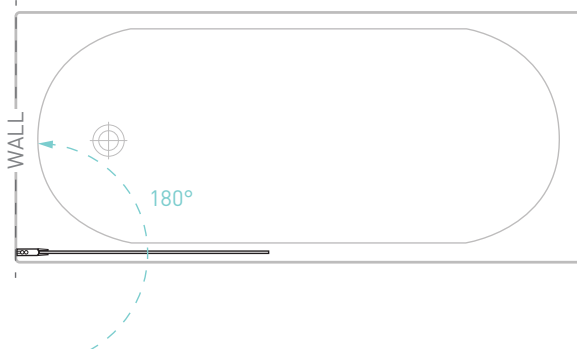

## FITZROY

PIVOT PANEL BATH SHOWER SCREEN - Aluminum, Matte Black/Clear 6mm Toughened Safety Glass

The Fitzroy pivot panel is the perfect solution for bathrooms with a shower over bath. This design can be fitted onto virtually all Decina inset baths with a tile bead, making it incredibly versatile as well as very on-trend, with its contemporary clean, square lines & matte black finish.

### FITZROY PIVOT PANEL BATH SHOWER SCREEN

SIZE (w) x (h) mm

800 (785 - 800)\* x 1500

NET WEIGHT

21kg

CODE

FIPPB

- \*Adjustable wall channel (15mm)
- 5 YEAR WARRANTY\*
- Made to AS 1288:2006
- Panel pivots out 180° for easy access