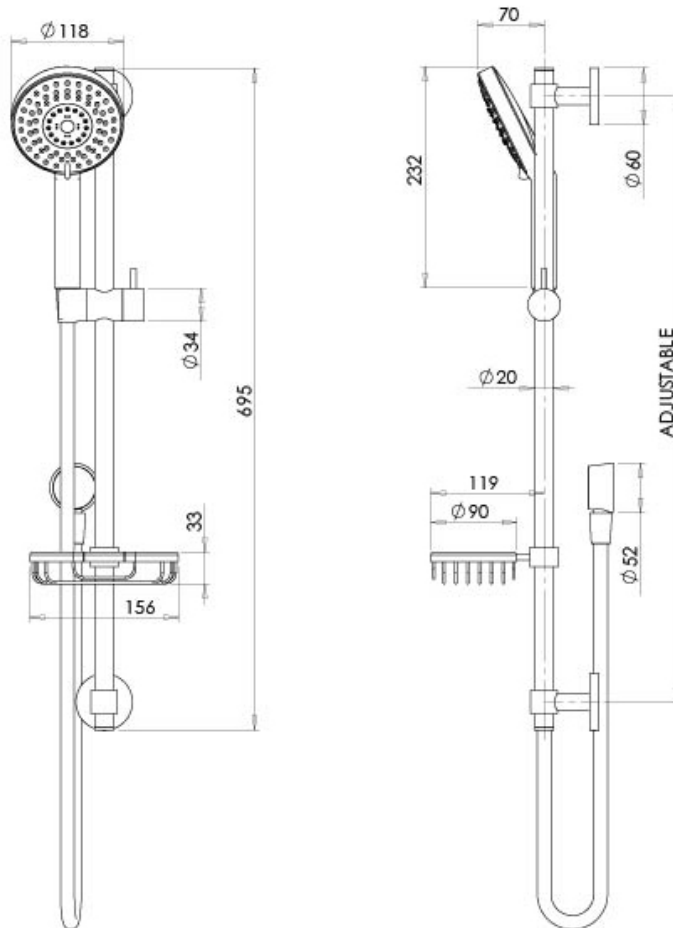

VIVID

VIVID PREMIUM RAIL SHOWER

SPECIFICATIONS

AVAILABLE IN

V686 CHR
Chrome

INFORMATION

Temperature Rating
1 - 75°C

Pressure Rating
150 - 500kPa