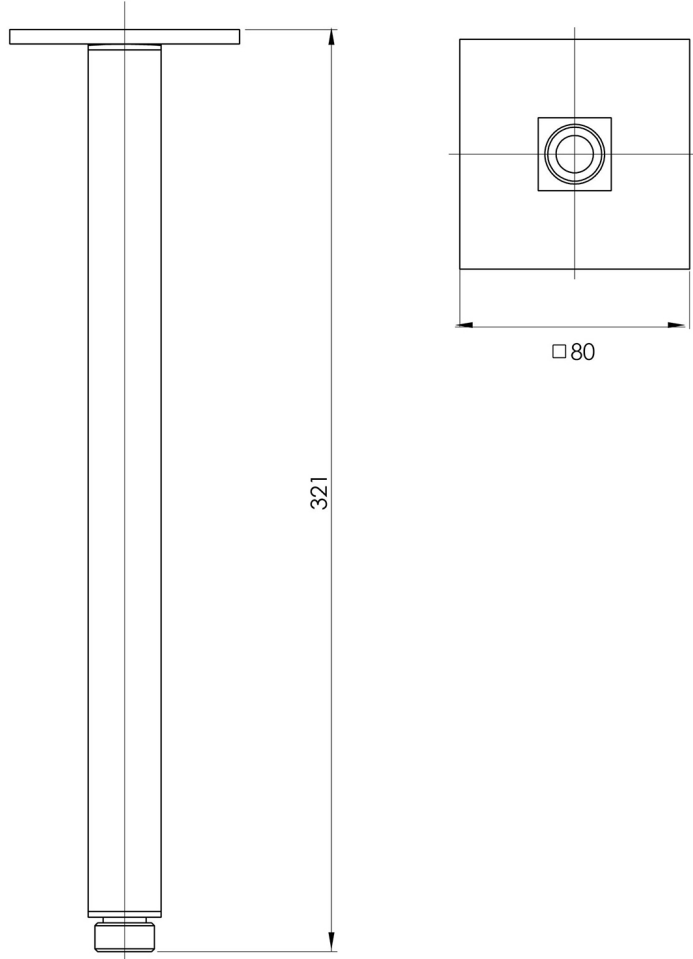

LEXI

LEXI CEILING ARM 300MM

SPECIFICATIONS

AVAILABLE IN

LE6091-00
Chrome

LE6091-40
Brushed Nickel

LE6091-30
Gun Metal

LE6091-10
Matte Black