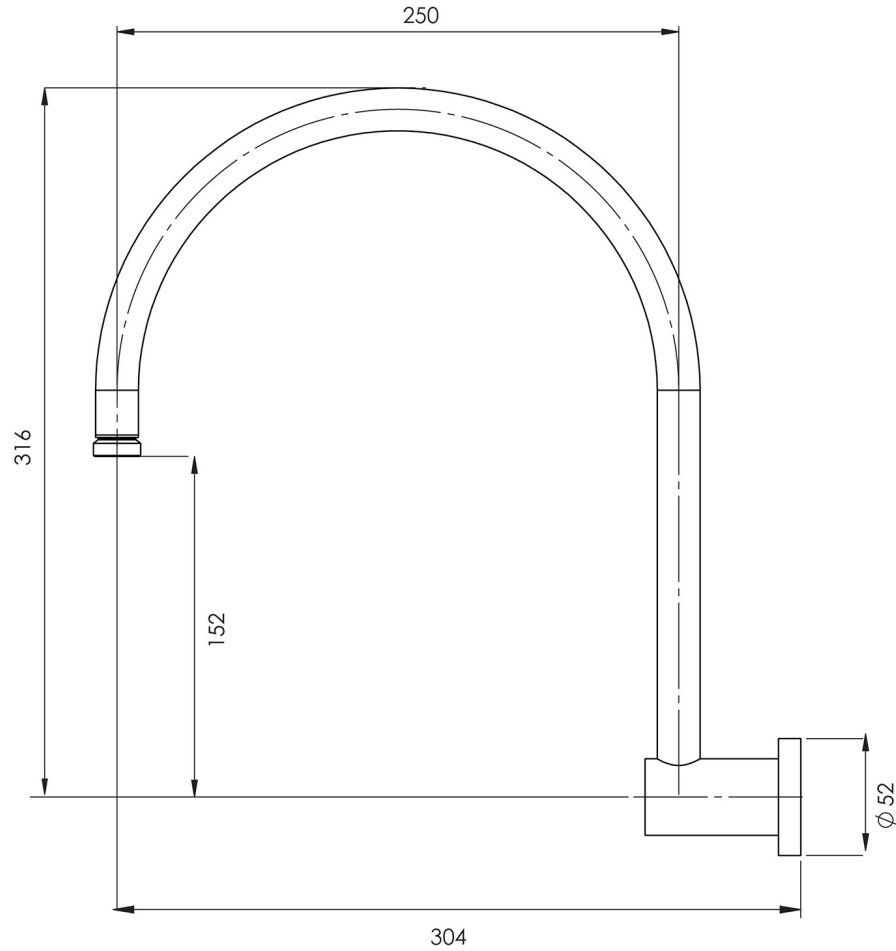

VIVID

VIVID HIGH-RISE SHOWER ARM

SPECIFICATIONS

AVAILABLE IN

V754 CHR
Chrome

INFORMATION

Temperature Rating
1 - 75°C

Pressure Rating
150 - 500kPa