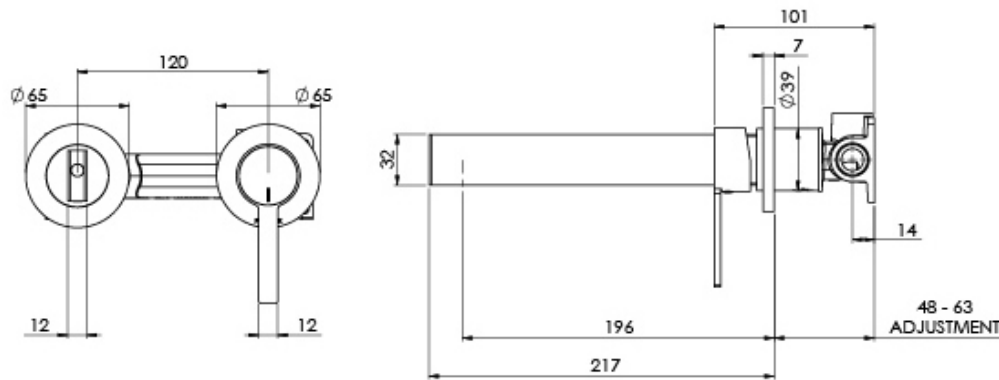

# LEXI MKII

LEXI MKII WALL BATH MIXER SET 200MM

## SPECIFICATIONS