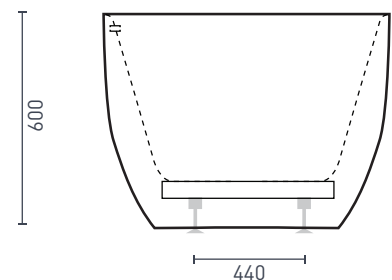

Valentina Matte Freestanding Bath

Product Code: **VA1500MW / VA1700MW**

The Valentina's smooth curves are designed for lovers of oval baths, while the luxe, matte white finish offers designer style without the expense of a solid surface bath. Integrated overflow and matte white pop up waste included.

- AS/NZ Standard 2023:1995
- Adjustable self-supporting feet
- Suitable for dual bathing
- Full steel support frame
- Pop up waste included
- Integrated slot overflow
- Lumbar support

PRODUCT SPECIFICATIONS

Colour:	Matte White
Material:	Premium sanitary grade acrylic
Length:	1500mm / 1700mm
Width:	800mm
Height:	600mm
Capacity:	165L / 176L [200mm below the bath rim]
Bath Type:	Freestanding
Waste Position:	Centre
Net Weight:	41kg / 46kg
Warranty:	10 years* (refer to decina.com.au)

OPTIONAL ACCESSORIES

- ☒ Sia Headrest *Black Curved* **SY242-B**

PLEASE NOTE:

A flexible bath connector cannot be used with Valentina 1500mm bath. Connect the waste directly to the drain.

DECINA
DISCOVER INDULGENCE

DECINA.COM.AU 1300 DECINA

*Warranty T&Cs apply, visit decina.com.au Decina reserves the right to change specifications without notice. Due to manufacturing tolerances dimensions may vary +/- 5mm. We recommend installation does not start until after delivery. Please confirm all particulars prior to purchase, call 1300 DECINA or visit decina.com.au