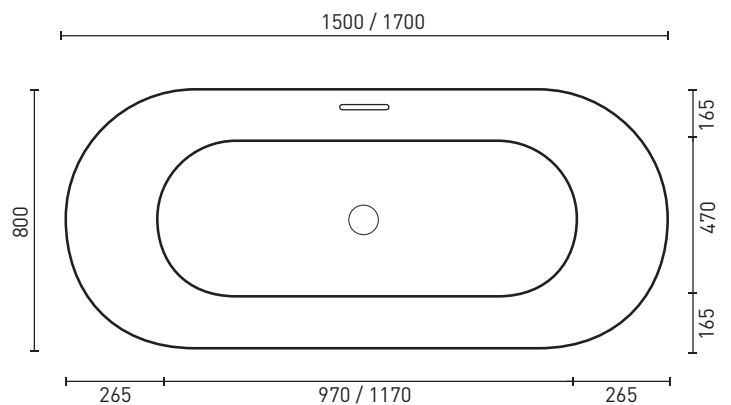

Valentina Matte Freestanding Bath

Product Code: **VA1500MW / VA1700MW**

The Valentina's smooth curves are designed for lovers of oval baths, while the luxe, matte white finish offers designer style without the expense of a solid surface bath. Integrated overflow and matte white pop up waste included.

- AS/NZ Standard 2023:1995
- Adjustable self-supporting feet
- Suitable for dual bathing
- Full steel support frame
- Pop up waste included
- Integrated slot overflow
- Lumbar support

PRODUCT SPECIFICATIONS

Colour:	Matte White
Material:	Premium sanitary grade acrylic
Length:	1500mm / 1700mm
Width:	800mm
Height:	600mm
Capacity:	165L / 176L [200mm below the bath rim]
Bath Type:	Freestanding
Waste Position:	Centre
Net Weight:	41kg / 46kg
Warranty:	10 years* (refer to decina.com.au)

OPTIONAL ACCESSORIES

- ☒ Sia Headrest *Black Curved* **SY242-B**

PLEASE NOTE:

A flexible bath connector cannot be used with Valentina 1500mm bath. Connect the waste directly to the drain.

DECINA
DISCOVER INDULGENCE

DECINA.COM.AU 1300 DECINA

*Warranty T&Cs apply, visit decina.com.au Decina reserves the right to change specifications without notice. Due to manufacturing tolerances dimensions may vary +/- 5mm. We recommend installation does not start until after delivery. Please confirm all particulars prior to purchase, call 1300 DECINA or visit decina.com.au