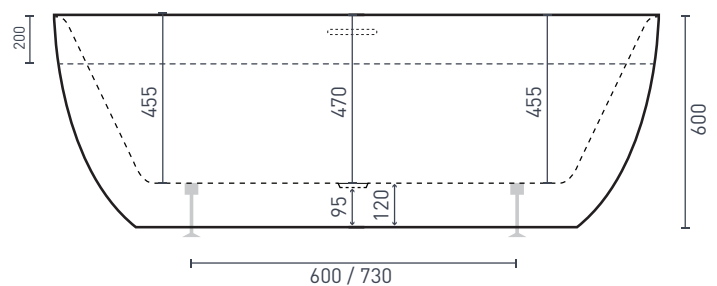

Valentina Matte Freestanding Bath

Product Code: **VA1500MW / VA1700MW**

The Valentina's smooth curves are designed for lovers of oval baths, while the luxe, matte white finish offers designer style without the expense of a solid surface bath. Integrated overflow and matte white pop up waste included.

- AS/NZ Standard 2023:1995
- Adjustable self-supporting feet
- Suitable for dual bathing
- Full steel support frame
- Pop up waste included
- Integrated slot overflow
- Lumbar support

PRODUCT SPECIFICATIONS

Colour:	Matte White
Material:	Premium sanitary grade acrylic
Length:	1500mm / 1700mm
Width:	800mm
Height:	600mm
Capacity:	165L / 176L [200mm below the bath rim]
Bath Type:	Freestanding
Waste Position:	Centre
Net Weight:	41kg / 46kg
Warranty:	10 years* (refer to decina.com.au)

OPTIONAL ACCESSORIES

- ☒ Sia Headrest *Black Curved* **SY242-B**

PLEASE NOTE:

A flexible bath connector cannot be used with Valentina 1500mm bath. Connect the waste directly to the drain.

DECINA
DISCOVER INDULGENCE

DECINA.COM.AU 1300 DECINA

*Warranty T&Cs apply, visit decina.com.au Decina reserves the right to change specifications without notice. Due to manufacturing tolerances dimensions may vary +/- 5mm. We recommend installation does not start until after delivery. Please confirm all particulars prior to purchase, call 1300 DECINA or visit decina.com.au