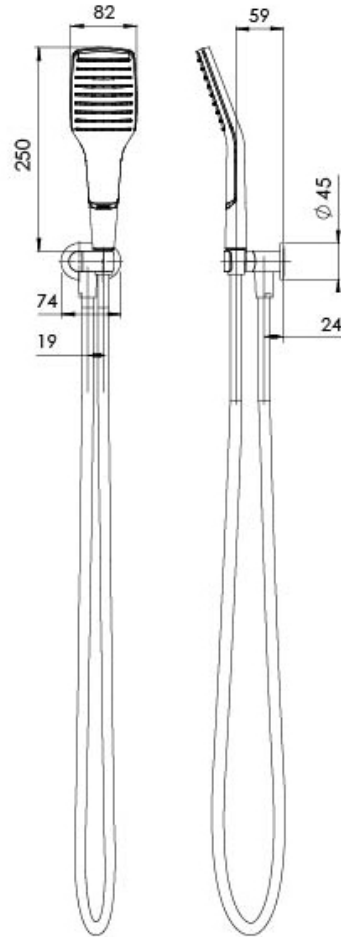

NX CAPE

NX CAPE HAND SHOWER

SPECIFICATIONS

AVAILABLE IN

605-6610-00
Chrome

605-6610-60
Chrome / Matte Black

INFORMATION

Temperature Rating
1 - 75°C