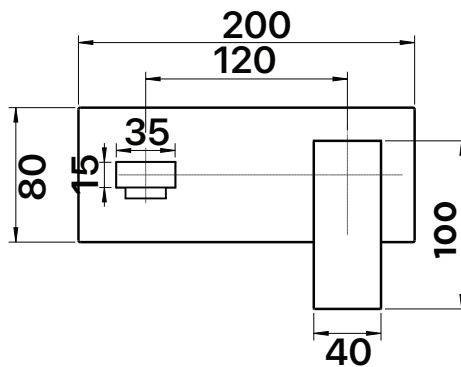

A BRAND BY
BRASSHARDS
— GROUP —