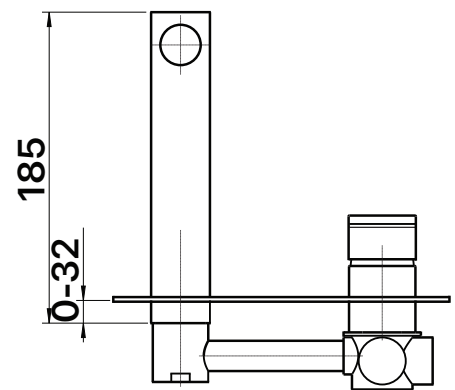

A BRAND BY
BRASSHARDS
— GROUP —