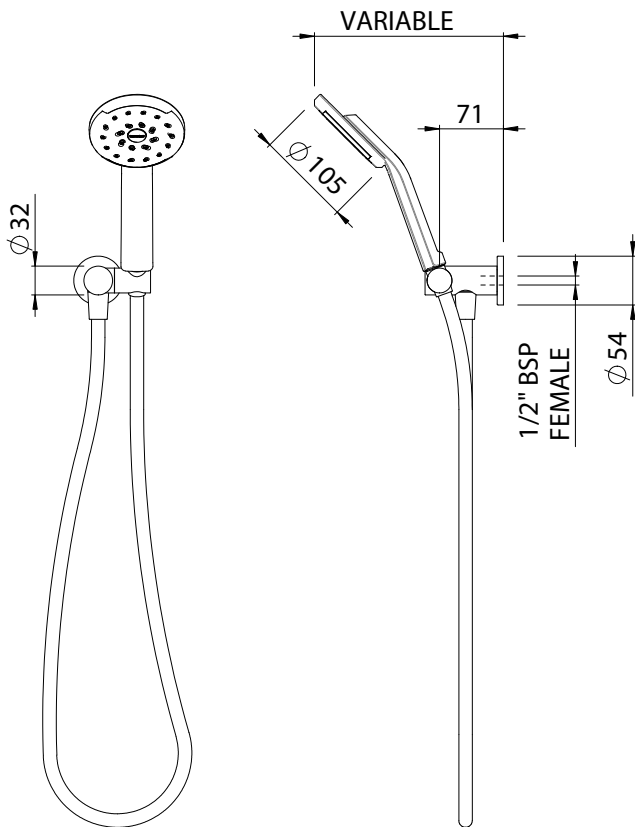

**13-3109M
KIRI GRAPHITE SATINJET
HAND SHOWER**

Satinjet®

Twist Free
Hose

FINISH: Chrome/Graphite

FUNCTIONS: Satinjet®
INSTALL METHOD: Screw-off, Screw-on
SUPPLY: Mains Pressure
CONNECTIONS: 1/2" BSP Female
WORKING PRESSURES: 150 - 500 kpa
OPERATING TEMPERATURE: Recommended 50°C*

*Refer AS/NZS 3500

- Features the revolutionary Satinjet® spray design. Twin jets of water collide into thousands of tiny droplets to deliver voluminous shower coverage
- Single function handset featuring Satinjet® spray
- Easy-to-clean faceplate
- Stylish deluxe round wall outlet bracket
- Strong and durable SatinLux hose
- Easy screw-off, screw-on installation with no drilling required