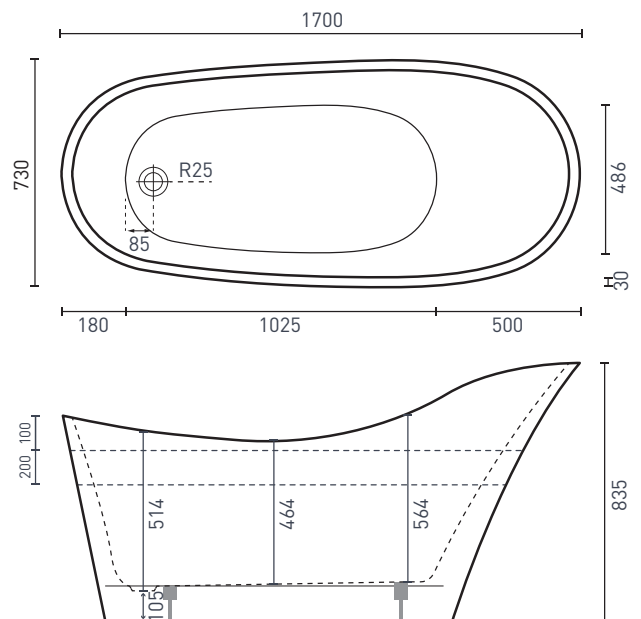

# Marcella Freestanding Bath

Product Code: **ME1700W**

The Marcella is a luxurious, striking slipper style freestanding bath. The tapered curves & high reclining back rest will make an impact in your bathroom, while providing bathing comfort & support.

- AS/NZ Standard 2023/1995
- Adjustable self-supporting feet
- Lumbar support
- Suitable for dual bathing
- Internal Steel Support Frame

## PRODUCT SPECIFICATIONS

Colour:	High gloss white
Material:	Premium sanitary grade acrylic
Length:	1700mm
Width:	730mm
Height:	835mm
Capacity:	156L [200mm below the bath rim]
Bath Type:	Freestanding
Waste Position:	End
Net Weight:	56kg
Warranty:	10 years* (refer to decina.com.au)