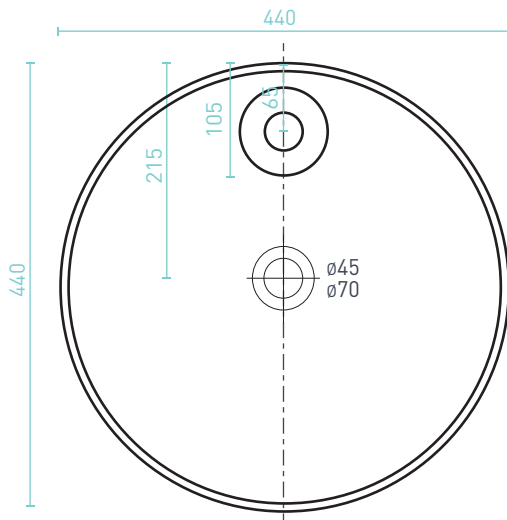

CAVAL

ROUND COUNTER TOP BASIN - Premium Vitreous China, High Gloss White

The Caval round counter top basin features an ultra thin edge & is designed to be mounted on top of a vanity or counter top bench, combined with a top mounted basin mixer. Ideal for saving counter top space.

Chrome pop-up plug & waste

Taphole

Overflow

CAVAL ROUND COUNTER TOP BASIN

SIZE (l x (w) x (h) mm	CAPACITY	NET WEIGHT	CODE
440 x 440 x 130	6L	7kg	CABCTTH

• 10 YEAR WARRANTY*

FRONT VIEW

TOP VIEW