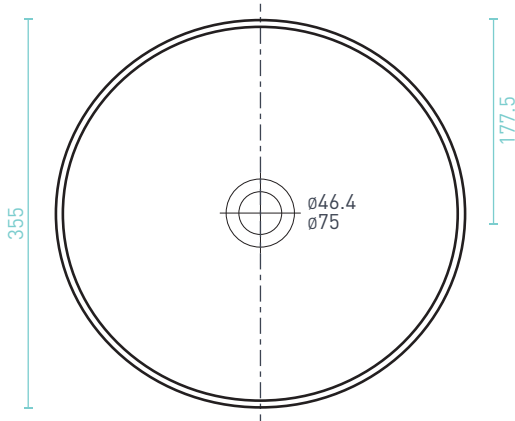

FLORENCIA

ROUND COUNTER TOP BASIN - Premium Vitreous China, Matte Black

The Florencia round counter top basin features a thin edge & a shadow base to give it the appearance of floating above the vanity or counter top it is mounted on top of. Combined with a vessel or wall basin mixer, this modern design will give a fresh look to any bathroom.

Matte black pop-up plug & waste

Nano Glaze

Taphole

Overflow

FLORENCIA ROUND COUNTER TOP BASIN

SIZE (l x (w) x (h) mm	CAPACITY	NET WEIGHT	CODE
360 x 360 x 120	7L	6kg	FLBB

• 10 YR WARRANTY*

TOP VIEW

FRONT VIEW