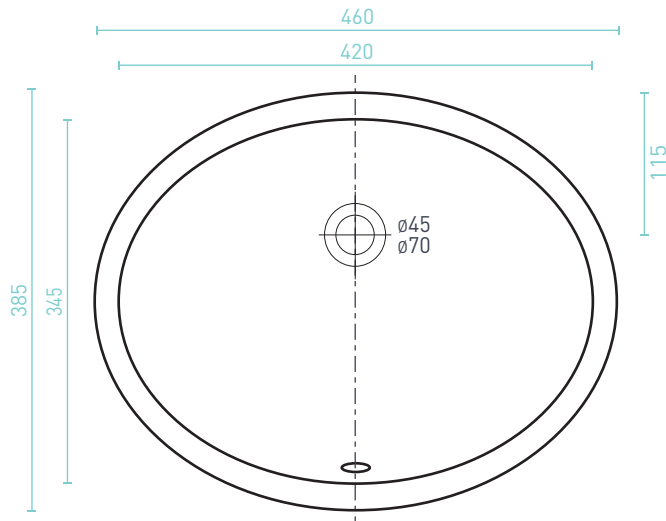

NOVARA

UNDER MOUNT BASIN - Premium Vitreous China, High Gloss White

The Novara oval under mount basin is designed to sit under a solid surface bench top to give a seamless, integrated look. As it has no taphole the tap ware needs to be mounted on the bench or wall. An overflow hole is built into the front of the basin to take any excess water back to the waste.

Chrome pop-up plug & waste

Taphole

Overflow

NOVARA OVAL UNDERMOUNT BASIN

SIZE (l x (w) x (h) mm	CAPACITY	NET WEIGHT	CODE
460 x 385 x 190	5.2L	6kg	NOBUCCO

• 10 YEAR WARRANTY*

TOP VIEW

FRONT VIEW