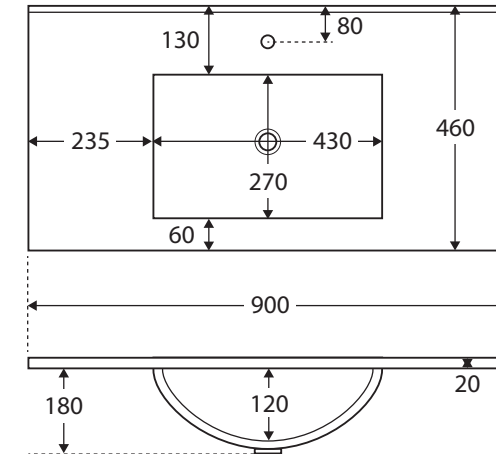

Vanessa

POLY-MARBLE
BASIN-TOP
900MM

Features

- 20 mm thick poly-marble
- Gloss white finish
- Requires 40 mm waste, no overflow (not included)

Available in

1 tap hole
90VAN

3 tap hole
90VAN-3

Cleaning & Care

While we aim to ensure specifications are correct at the time of publication, Fienza reserves the right to make modifications without prior notice. Physical colour may vary from image shown. All measurements are shown in millimetres. Always use physical product measurements for mark-ups and roughing-in as the technical drawing may differ from actual product received. Tapware not included.