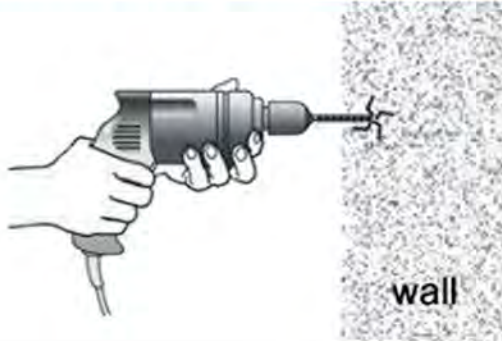

PACKAGING INCLUDES

- 1x double towel rail
- 1x installation kit

Dimensions are nominal measurements only.

Versions: 2019.12

www.nerotapware.com.au

INSTALL INSTRUCTION

1. Put the fixing blocks (piece) over on the right place on the wall , and stay level, use marking pen through the holes of fixing block to mark out fixing spots on the wall. Then drill holes by electric hand drill with 6mm drilling bit on the spots.

2. Put the expansion plugs into the wall by hammer.

3. Put fixing block cover on the holes and fix firmly by expansion screws.

4. Put the base of bathroom accessory cover on the fixing blocks.

5. Screw grub screws into the base, make it against to the fixing block tight and firm.