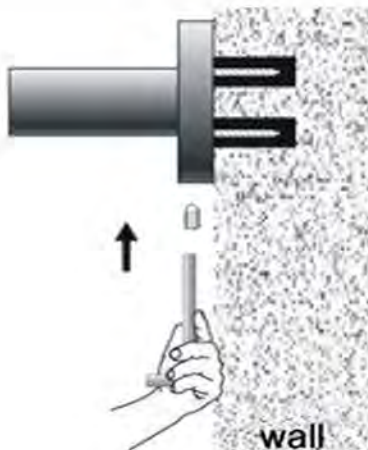

Nero

PEARL/BIANCA DOUBLE TOWEL RAIL 800MM

SPECIFICATION

PRODUCT CODE 8030D

FINISH

	NR8030dCH	chrome
	NR8030dMB	matte black
	NR8030dGM	gun metal

MAINTENANCE AND CARE

All surfaces should be cleaned with mild liquid detergent or soap and water.

PACKAGING INCLUDES

- 1x double towel rail
- 1x installation kit

Dimensions are nominal measurements only.

Versions: 2019.12

www.nerotapware.com.au

INSTALL INSTRUCTION

1. Put the fixing blocks (piece) over on the right place on the wall , and stay level, use marking pen through the holes of fixing block to mark out fixing spots on the wall. Then drill holes by electric hand drill with 6mm drilling bit on the spots.

2. Put the expansion plugs into the wall by hammer.

3. Put fixing block cover on the holes and fix firmly by expansion screws.

4. Put the base of bathroom accessory cover on the fixing blocks.

5. Screw grub screws into the base, make it against to the fixing block tight and firm.