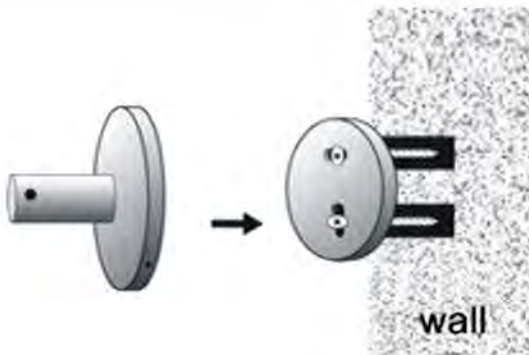

PACKAGING INCLUDES

- 1x double towel rail
- 1x installation kit

Dimensions are nominal measurements only.

Versions: 2019.12

www.nerotapware.com.au

INSTALL INSTRUCTION

1. Put the fixing blocks (piece) over on the right place on the wall , and stay level, use marking pen through the holes of fixing block to mark out fixing spots on the wall. Then drill holes by electric hand drill with 6mm drilling bit on the spots.

2. Put the expansion plugs into the wall by hammer.

3. Put fixing block cover on the holes and fix firmly by expansion screws.

4. Put the base of bathroom accessory cover on the fixing blocks.

5. Screw grub screws into the base, make it against to the fixing block tight and firm.