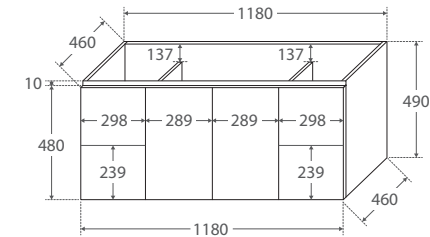

UniCab® 1200MM WALL-HUNG CABINET

Features

- High quality, UV resistant gloss white exterior
- Bright white interior
- Soft-close doors and drawers
- Full extension drawer runners
- 16 mm thick backing board and drawer bases
- FSC certified, eco-friendly E0 board
- Includes aluminium chrome finish handles as standard

While we aim to ensure specifications are correct at the time of publication, Fienza reserves the right to make modifications without prior notice. Physical colour may vary from image shown. All measurements are shown in millimetres. Always use physical product measurements for mark-ups and roughing-in as the technical drawing may differ from actual product received.