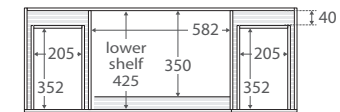

TOP VIEW: SHELF AREA & DRAWER AREA