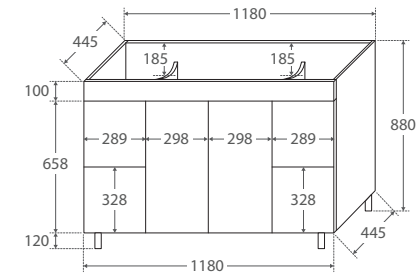

UniCab® 1200MM CABINET ON LEGS

Features

- High quality, UV resistant gloss white exterior with bright white interior
- Soft-close doors
- Full extension drawer runners
- 16 mm thick backing board and drawer bases
- FSC certified, eco-friendly E0 board
- Includes round aluminium chrome finish legs and handles
- Extra high – 880 mm tall (without top)

While we aim to ensure specifications are correct at the time of publication, Fienza reserves the right to make modifications without prior notice. Physical colour may vary from image shown. All measurements are shown in millimetres. Always use physical product measurements for mark-ups and roughing-in as the technical drawing may differ from actual product received.