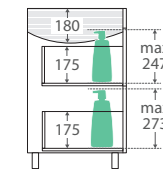

SIDE VIEW: RECESS & DRAWER STORAGE