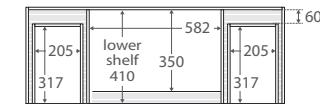

TOP VIEW: SHELF AREA & DRAWER AREA