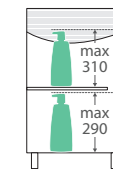

SIDE VIEW: SHELF STORAGE