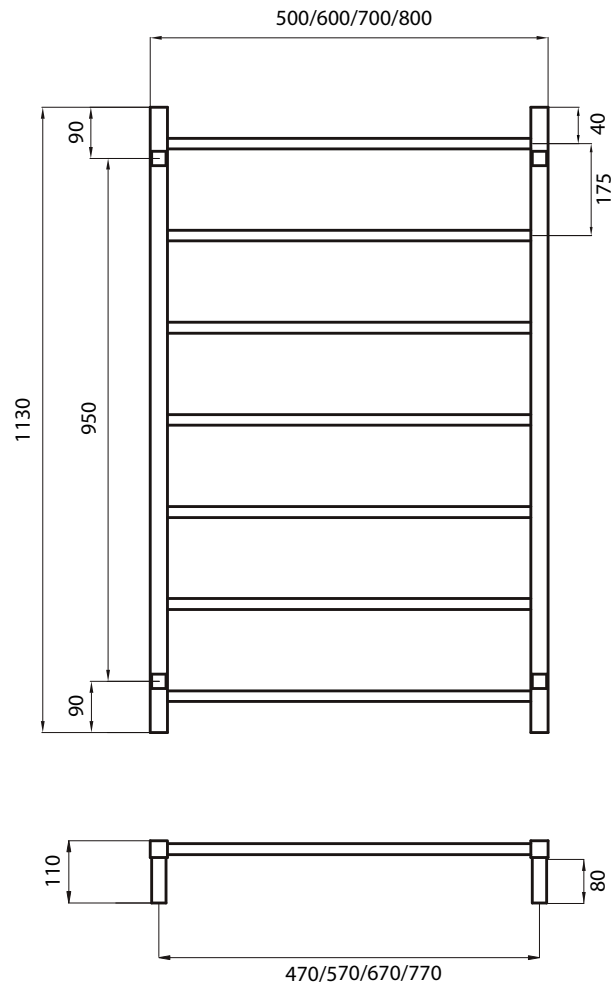

NON-HEATED

specifications

SLTR02 – 500 / 600 / 700 / 800

MIRROR POLISHED AND SATIN BRUSHED
 MANUFACTURED FROM 304 GRADE
 STAINLESS STEEL
 COLOURED FINISHES MANUFACTURED
 FROM 201 GRADE STAINLESS STEEL
 10 YEAR WARRANTY FOR CONSTRUCTION /
 HEATING ELEMENT
 COATING ON COLOURED RAILS ARE
 COVERED BY A 2 YEAR WARRANTY

FEATURES

- Square bar / 7 evenly spaced bars
- Vertical bars 30mm x 30mm
- Horizontal bars 19mm x 19mm
- 110mm from wall
- Available in various widths:
500, 600, 700, 800

CODE

SIZE (MM) FINISH

| | | | |
|------------|------------|------------|---|
| SLTR02-500 | 500x1130 | Polished |  |
| SLTR02-600 | 600x1130 | Polished |  |
| SLTR02-700 | 700x1130 | Polished |  |
| SLTR02-800 | 800x1130 | Polished |  |
| BSLTR02 | 700 x 1130 | Matt Black |  |