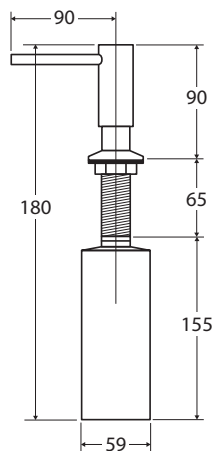

ACCESSORIES

Soap Dispensers

ISABELLA Bench-Mounted Liquid Soap Dispenser

\$55 • F026

- Designed to be installed into the counter-top
- Bottle is easily filled above the counter by removing spout
- Chrome finish with clear bottle
- Brass construction
- Cut hole size for counter-top: 26-31mm diameter
- Bottle capacity: 330ml

Weight Scales

Digital Bathroom Scales

\$69 • SCALE

- Smooth, cool-grey glass top
- White body with non-slip feet
- Large LCD display
- 2 x AAA batteries included
- 12 month warranty