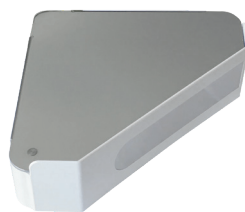

Shower Shelves

With innovative shelf styles available, you can achieve a custom look that is both functional and beautiful. Hidden compartments, and elegant, easy-clean options, offer a different approach to shower storage.

Hidden Storage Corner Shower Shelf

\$79 • BS32300

- Hidden storage compartment (hinge on left-hand side)
- Mirror polish on shelf
- Made from PVC and stainless steel

Rectangular Shelf with Screen Cleaning Blade

White Blade and Tray \$79 • BS0809

Black Blade and Tray \$104 • BS0809B

- Includes removable rubber-edged cleaning blade for shower screens
- Made from 304 stainless steel

KOKO® Shower Shelf

\$89 • E039

- Shelf with raised rail to contain items
- Shelf unhooks from bracket for easy cleaning
- Polished chrome finish
- Made from brass and 304 stainless steel

PVC Shower Shelf

Rectangular Shelf \$75 • BS0609

Corner Shelf \$77 • BS0709

- Dishwasher safe detachable inner
- Easy installation
- Made from PVC and stainless steel