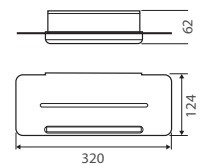

Hidden Storage Corner Shower Shelf

\$79 • BS32300

- Hidden storage compartment (hinge on left-hand side)
- Mirror polish on shelf
- Made from PVC and stainless steel

Rectangular Shelf with Screen Cleaning Blade

White Blade and Tray \$79 • BS0809

Black Blade and Tray \$104 • BS0809B

- Includes removable rubber-edged cleaning blade for shower screens
- Made from 304 stainless steel

KOKO® Shower Shelf

\$89 • E039

- Shelf with raised rail to contain items
- Shelf unhooks from bracket for easy cleaning
- Polished chrome finish
- Made from brass and 304 stainless steel

PVC Shower Shelf

Rectangular Shelf \$75 • BS0609

Corner Shelf \$77 • BS0709

- Dishwasher safe detachable inner
- Easy installation
- Made from PVC and stainless steel