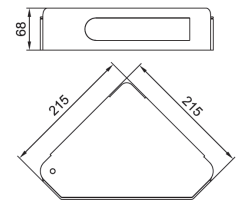

Hidden Storage Corner Shower Shelf

\$79 • BS32300

- Hidden storage compartment (hinge on left-hand side)
- Mirror polish on shelf
- Made from PVC and stainless steel

Rectangular Shelf with Screen Cleaning Blade

PVC Shower Shelf

Rectangular Shelf \$75 • BS0609

Corner Shelf \$77 • BS0709

- Dishwasher safe detachable inner
- Easy installation
- Made from PVC and stainless steel