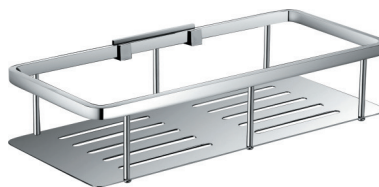

Hidden Storage Corner Shower Shelf

\$79 • BS32300

- Hidden storage compartment (hinge on left-hand side)
- Mirror polish on shelf
- Made from PVC and stainless steel

Rectangular Shelf with Screen Cleaning Blade

White Blade and Tray \$79 • BS0809

Black Blade and Tray \$104 • BS0809B

- Includes removable rubber-edged cleaning blade for shower screens
- Made from 304 stainless steel

KOKO® Shower Shelf

\$89 • E039

- Shelf with raised rail to contain items
- Shelf unhooks from bracket for easy cleaning
- Polished chrome finish
- Made from brass and 304 stainless steel

PVC Shower Shelf

Rectangular Shelf \$75 • BS0609

Corner Shelf \$77 • BS0709

- Dishwasher safe detachable inner
- Easy installation
- Made from PVC and stainless steel