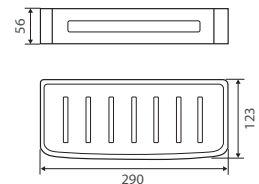

Hidden Storage Corner Shower Shelf

\$79 • BS32300

- Hidden storage compartment (hinge on left-hand side)
- Mirror polish on shelf
- Made from PVC and stainless steel

Rectangular Shelf with Screen Cleaning Blade

White Blade and Tray \$79 • BS0809

Black Blade and Tray \$104 • BS0809B

- Includes removable rubber-edged cleaning blade for shower screens
- Made from 304 stainless steel

KOKO® Shower Shelf

\$89 • E039

- Shelf with raised rail to contain items
- Shelf unhooks from bracket for easy cleaning
- Polished chrome finish
- Made from brass and 304 stainless steel

PVC Shower Shelf

Rectangular Shelf \$75 • BS0609

Corner Shelf \$77 • BS0709

- Dishwasher safe detachable inner
- Easy installation
- Made from PVC and stainless steel