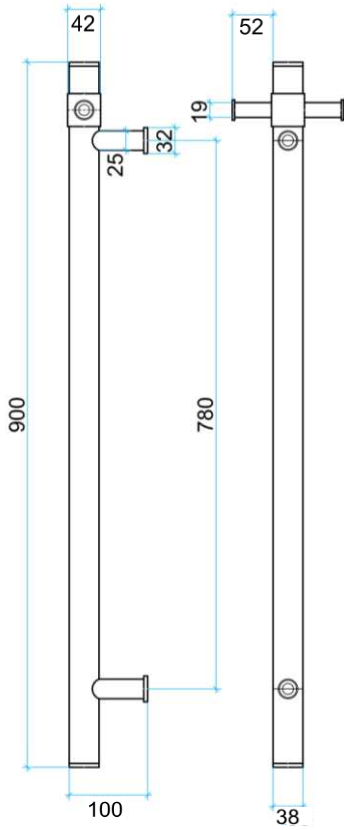

# Thermorail Towel Rails 12V

Electric Heated Towel Rails for use in bathrooms

Stock Code	Finish	Size (mm)	Output (W)	No. of Bars
VS900HB	Matt Black	W142 x H900 x D100	30 Watts	1

Rails are sold individually. Hooks are removable.

**PLEASE NOTE:** Specifications are for information purposes only. Whilst every effort has been made to ensure the product specifications are accurate, due to continuing product development and improvement the specifications are subject to change. Specifications can be used to rough in and fit timber supports in the wall however we recommend no holes are drilled without having the product on site or verifying the details with the manufacturer. Thermogroup cannot be held liable or responsible for errors due to updated specifications.