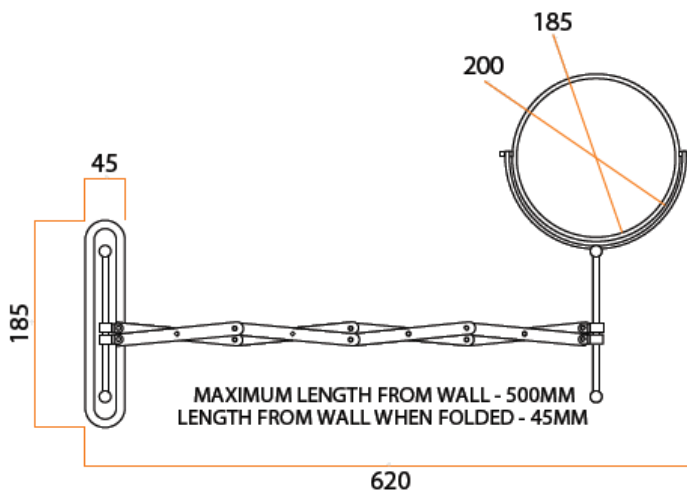

Ablaze Non-Lit Magnifying Mirrors

Stock Code	Finish	Type
R46SM	Chrome Plated	Wall Mounted