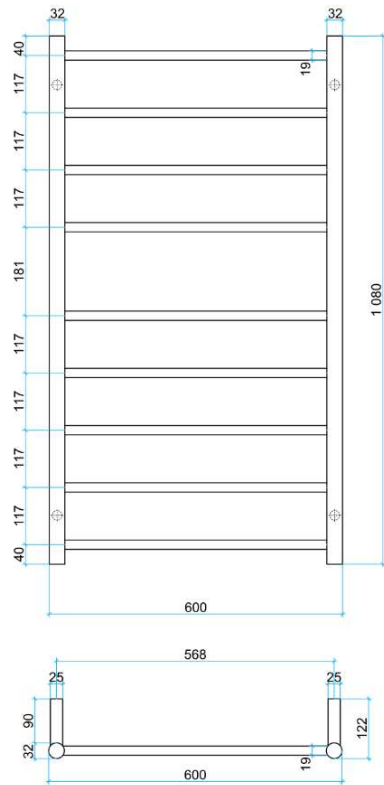

# Thermorail Ladder Towel Rails 240V

Electric Heated Towel Rails for use in bathrooms

This rail has Multiflex wiring which means that there is a connection point on both the left and right hand side of the rail and the lead can be connected to either side. Being a dry electric element rail, this can be mounted either way up meaning the wiring can be from any of the four mounting points.

Stock Code	Finish	Size (mm)	Output (W)	No. of Bars
BS46M	Polished Stainless Steel	W600 x H1080 x D122	103 Watts	9

**PLEASE NOTE:** Specifications are for information purposes only. Whilst every effort has been made to ensure the product specifications are accurate, due to continuing product development and improvement the specifications are subject to change. Specifications can be used to rough in and fit timber supports in the wall however we recommend no holes are drilled without having the product on site or verifying the details with the manufacturer. Thermogroup cannot be held liable or responsible for errors due to updated specifications.