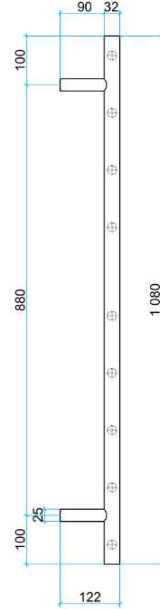

# Thermorail Ladder Towel Rails 240V

Electric Heated Towel Rails for use in bathrooms

This rail has Multiflex wiring which means that there is a connection point on both the left and right hand side of the rail and the lead can be connected to either side. Being a dry electric element rail, this can be mounted either way up meaning the wiring can be from any of the four mounting points.

Stock Code	Finish	Size (mm)	Output (W)	No. of Bars
BS46M	Polished Stainless Steel	W600 x H1080 x D122	103 Watts	9

**PLEASE NOTE:** Specifications are for information purposes only. Whilst every effort has been made to ensure the product specifications are accurate, due to continuing product development and improvement the specifications are subject to change. Specifications can be used to rough in and fit timber supports in the wall however we recommend no holes are drilled without having the product on site or verifying the details with the manufacturer. Thermogroup cannot be held liable or responsible for errors due to updated specifications.