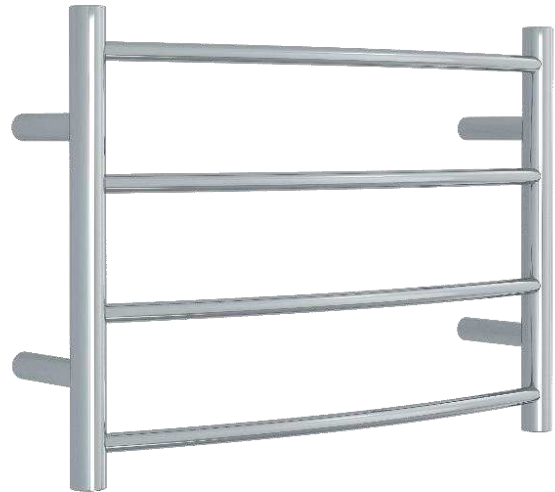

Thermorail Ladder Towel Rails 240V

Electric Heated Towel Rails for use in bathrooms

This rail has Multiflex wiring which means that there is a connection point on both the left and right hand side of the rail and the lead can be connected to either side. Being a dry electric element rail, this can be mounted either way up meaning the wiring can be from any of the four mounting points.

Stock Code	Finish	Size (mm)	Output (W)	No. of Bars
CR40M	Polished Stainless Steel	W600 x H420 x D150	45 Watts	4

PLEASE NOTE: Specifications are for information purposes only. Whilst every effort has been made to ensure the product specifications are accurate, due to continuing product development and improvement the specifications are subject to change. Specifications can be used to rough in and fit timber supports in the wall however we recommend no holes are drilled without having the product on site or verifying the details with the manufacturer. Thermogroup cannot be held liable or responsible for errors due to updated specifications.