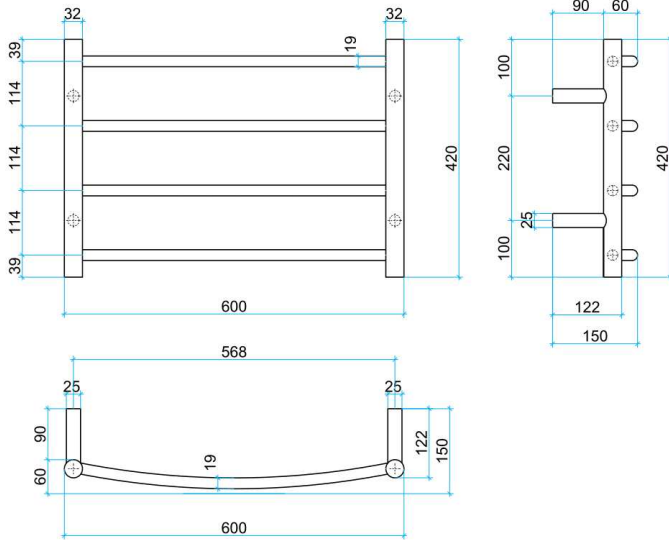

Thermorail Ladder Towel Rails 240V

Electric Heated Towel Rails for use in bathrooms

This rail has Multiflex wiring which means that there is a connection point on both the left and right hand side of the rail and the lead can be connected to either side. Being a dry electric element rail, this can be mounted either way up meaning the wiring can be from any of the four mounting points.

Stock Code	Finish	Size (mm)	Output (W)	No. of Bars
CR40M	Polished Stainless Steel	W600 x H420 x D150	45 Watts	4

PLEASE NOTE: Specifications are for information purposes only. Whilst every effort has been made to ensure the product specifications are accurate, due to continuing product development and improvement the specifications are subject to change. Specifications can be used to rough in and fit timber supports in the wall however we recommend no holes are drilled without having the product on site or verifying the details with the manufacturer. Thermogroup cannot be held liable or responsible for errors due to updated specifications.