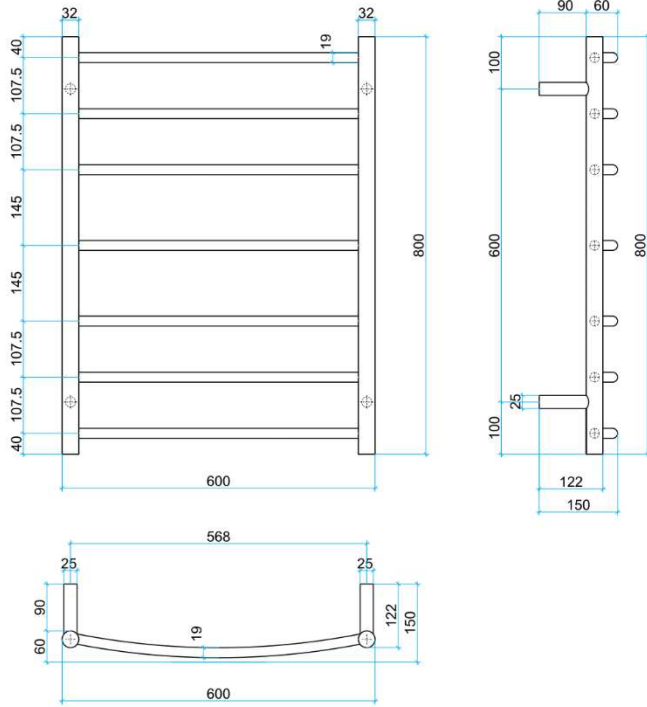

Thermorail Ladder Towel Rails 240V

Electric Heated Towel Rails for use in bathrooms

This rail has Multiflex wiring which means that there is a connection point on both the left and right hand side of the rail and the lead can be connected to either side. Being a dry electric element rail, this can be mounted either way up meaning the wiring can be from any of the four mounting points.

Stock Code	Finish	Size (mm)	Output (W)	No. of Bars
CR44M	Polished Stainless Steel	W600 x H800 x D150	80 Watts	7

PLEASE NOTE: Specifications are for information purposes only. Whilst every effort has been made to ensure the product specifications are accurate, due to continuing product development and improvement the specifications are subject to change. Specifications can be used to rough in and fit timber supports in the wall however we recommend no holes are drilled without having the product on site or verifying the details with the manufacturer. Thermogroup cannot be held liable or responsible for errors due to updated specifications.