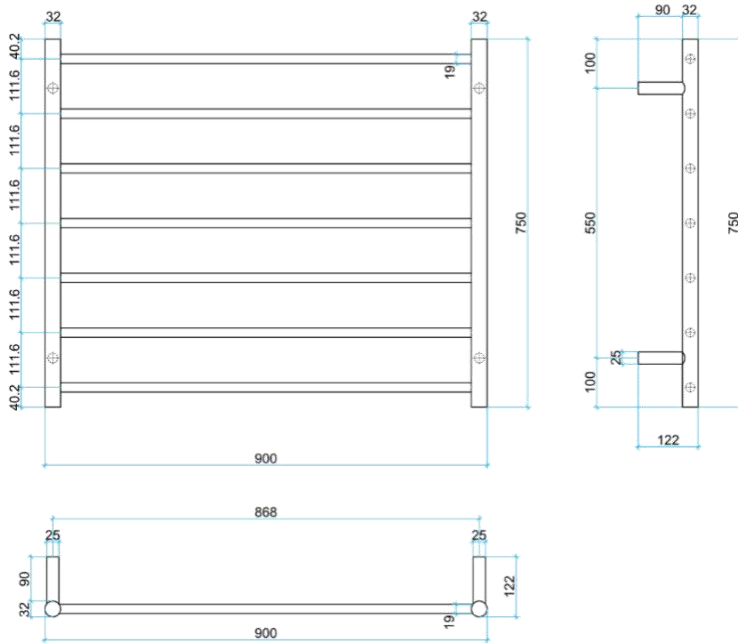

Thermorail Ladder Towel Rails 240V

Electric Heated Towel Rails for use in bathrooms

This rail has Multiflex wiring which means that there is a connection point on both the left and right hand side of the rail and the lead can be connected to either side. Being a dry electric element rail, this can be mounted either way up meaning the wiring can be from any of the four mounting points.

Stock Code	Finish	Size (mm)	Output (W)	No. of Bars
SR93M	Polished Stainless Steel	W900 x H750 x D122	100 Watts	7

PLEASE NOTE: Specifications are for information purposes only. Whilst every effort has been made to ensure the product specifications are accurate, due to continuing product development and improvement the specifications are subject to change. Specifications can be used to rough in and fit timber supports in the wall however we recommend no holes are drilled without having the product on site or verifying the details with the manufacturer. Thermogroup cannot be held liable or responsible for errors due to updated specifications.