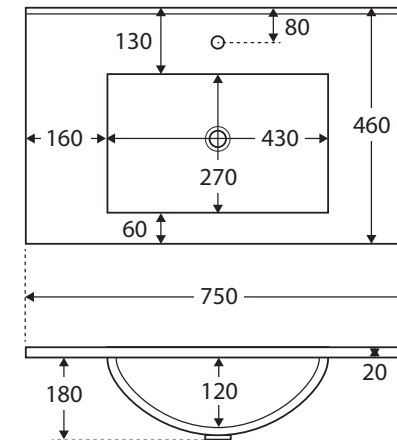

Vanessa

POLY-MARBLE
BASIN-TOP
750MM

Features

- 20 mm thick poly-marble
- Gloss white finish
- Requires 40 mm waste, no overflow (not included)

Available in

1 tap hole
75VAN

3 tap hole
75VAN-3

Cleaning & Care

While we aim to ensure specifications are correct at the time of publication, Fienza reserves the right to make modifications without prior notice. Physical colour may vary from image shown. All measurements are shown in millimetres. Always use physical product measurements for mark-ups and roughing-in as the technical drawing may differ from actual product received. Tapware not included.