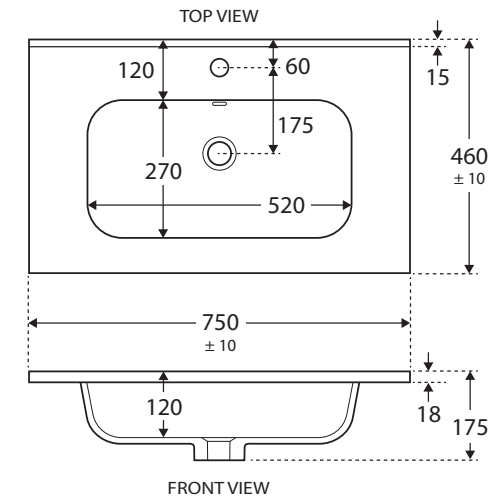

Joli

CERAMIC BASIN-TOP 750MM

Features

- Gloss white glazed finish
- 18 mm thick, fully vitrified ceramic
- Chrome overflow
- Requires 32 mm waste with overflow (not included)

Available in

1 tap hole
JOL75

3 tap hole
JOL75-3

While we aim to ensure specifications are correct at the time of publication, Fienza reserves the right to make modifications without prior notice. Physical colour may vary from image shown. All measurements are shown in millimetres. Always use physical product measurements for mark-ups and roughing-in as the technical drawing may differ from actual product received. Tapware not included.