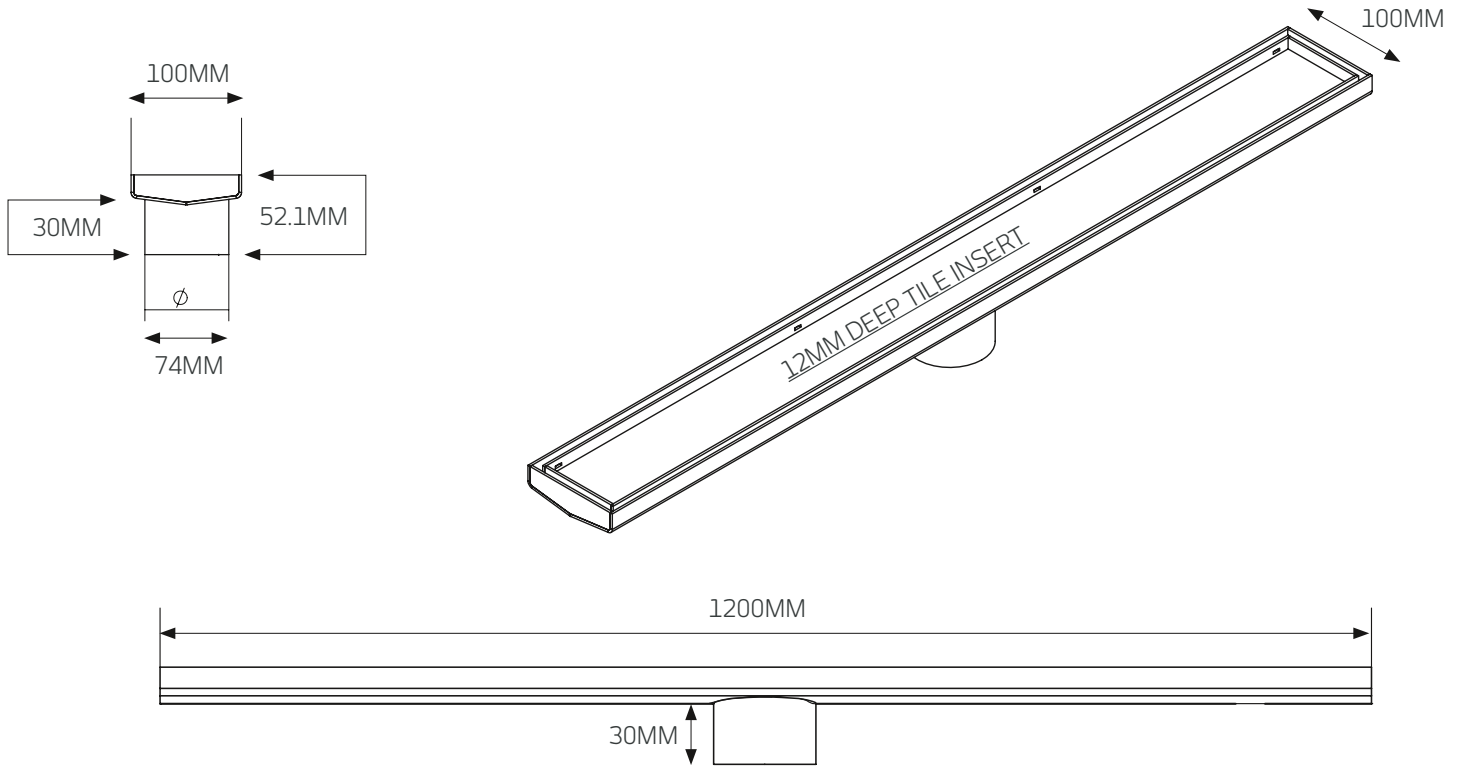

FLOOR GRATES

316-RGL-1200 – 1200 x 100 x 74mm

FEATURES	CODE	SIZE (MM)	COLOURS
<ul style="list-style-type: none"> • 316 Marine Grade Stainless Steel • Width: 100mm • Length: 1200mm • Rolled edges to all exposed edges • 12mm deep insert can accommodate up to 10mm tile + adhesive • With fixed central wastes • Covered by a 7 year warranty * 	316-RGL-1200-74	1200x100x74	Stainless Steel 