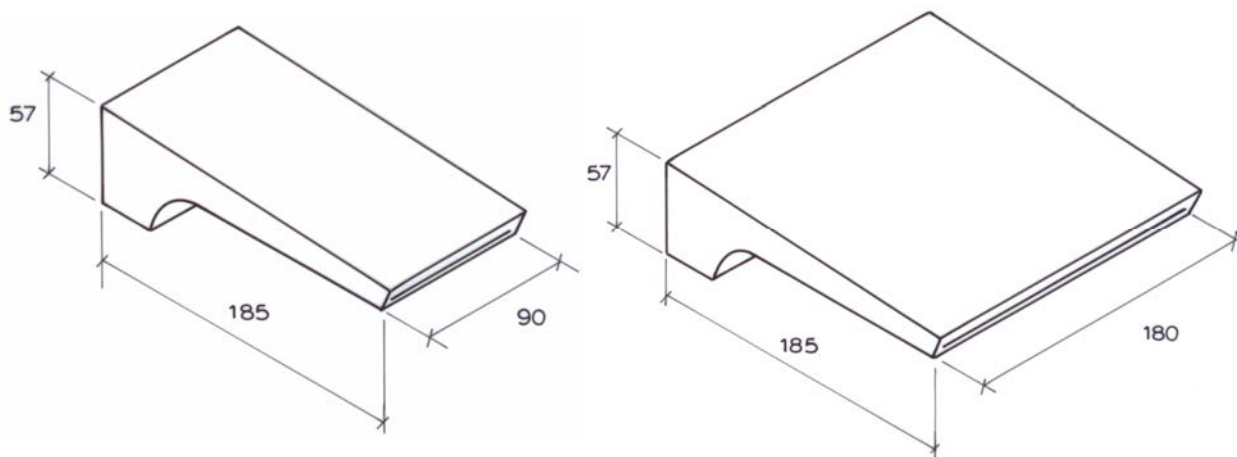

Wave Wall Spouts

TECHNICAL SPECIFICATIONS

PRODUCT NO: **900185**, Wave Small Wall Spout 90mm x 185mm
PRODUCT NO: **918185**, Wave Large Wall Spout 180mm x 185mm

Installation Note: Supplied ½" BSP female thread with Easy-fit Adaptor