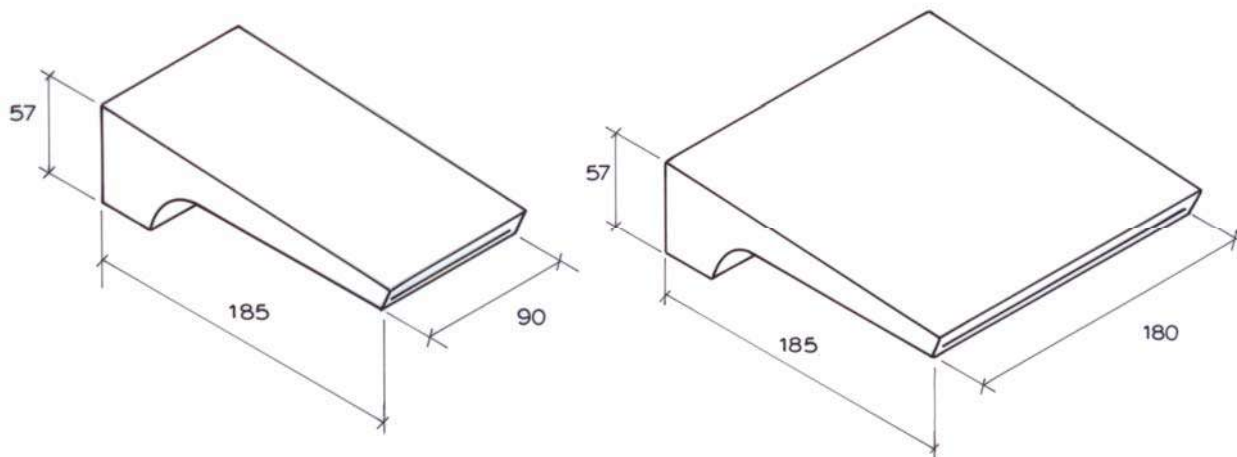

Wave Wall Spouts

PRODUCT NO: **900185**, Wave Small Wall Spout 90mm x 185mm
PRODUCT NO: **918185**, Wave Large Wall Spout 180mm x 185mm

Installation Note: Supplied 1/2" BSP female thread with Easy-fit Adaptor