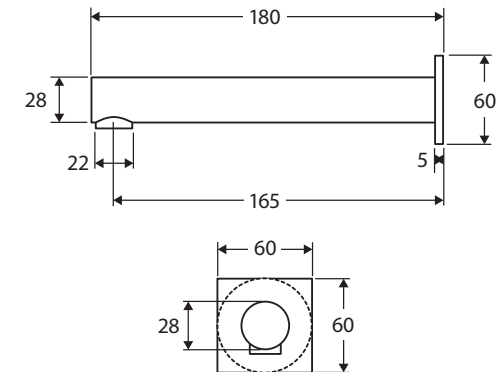

Hustle

BATH OUTLET

Features

- Wall mounted, fixed position
- Fitted with aerator
- Round and square back plates included
- Made from solid brass
- Female ½" BSPP inlet
- WELS rating not required

Available in

While we aim to ensure specifications are correct at the time of publication, Fienza reserves the right to make modifications without prior notice. Physical colour may vary from image shown. All measurements are shown in millimetres. Always use physical product measurements for mark-ups and roughing-in as the technical drawing may differ from actual product received.