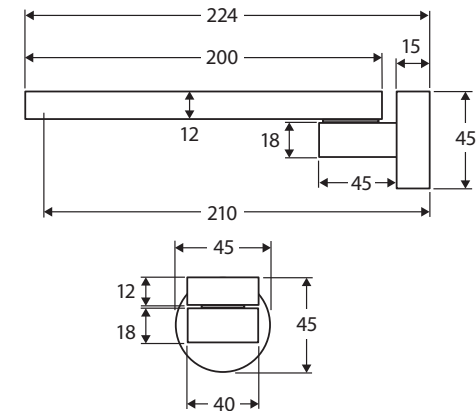

Rondo

SWIVEL BATH OUTLET

Features

- Swivel function
- Wall mounted
- Turn-fit installation
- Made from solid brass
- Female 1/2" BSPP inlet
- WELS rating not required

Available in

Chrome
SP8014

Cleaning & Care

While we aim to ensure specifications are correct at the time of publication, Fienza reserves the right to make modifications without prior notice. Physical colour may vary from image shown. All measurements are shown in millimetres. Always use physical product measurements for mark-ups and roughing-in as the technical drawing may differ from actual product received.