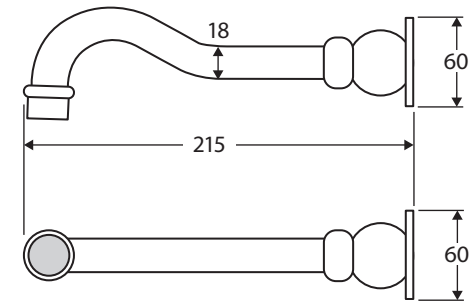

Lillian

BATH OUTLET

Features

- Wall mounted, fixed position
- Made from solid brass
- Female 1/2" BSPP inlet
- WELS rating not required

Available in

Chrome
336110

PVD Brushed Nickel
336110BN

Electroplated
Matte Black
336110B

While we aim to ensure specifications are correct at the time of publication, Fienza reserves the right to make modifications without prior notice. Physical colour may vary from image shown. All measurements are shown in millimetres. Always use physical product measurements for mark-ups and roughing-in as the technical drawing may differ from actual product received.