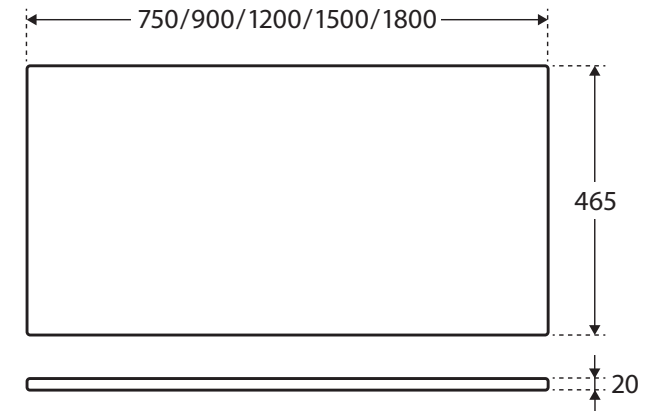

Dove Grey

STONE TOP, FULL SLAB

Features

- Dove grey, concrete-look, engineered quartz stone top
- 20mm thick, 465mm deep
- Full slab only – tap hole and basin hole cuts may attract additional charges

Available in

750mm
505-102

900mm
505-103

1200mm
505-104

1500mm
505-105

1800mm
505-106

Cleaning & Care

- Wipe with a clean, soft cloth and mild soapy water or non-abrasive bathroom cleaner. Test in an inconspicuous area before cleaning the whole top.
- Avoid placing hot objects, such as hair straighteners, on any surface as these will cause discolouration and marking.
- Spills of hair dye, after-shave lotion, nail polish and remover, aerosol spray and other harsh chemicals should be removed immediately to prevent damage and discolouration. Clean immediately with mild soapy water using a clean, soft cloth.

While we aim to ensure specifications are correct at the time of publication, Fienza reserves the right to make modifications without prior notice. Physical colour may vary from image shown. All measurements are shown in millimetres. Always use physical product measurements for mark-ups and roughing-in as the technical drawing may differ from actual product received.