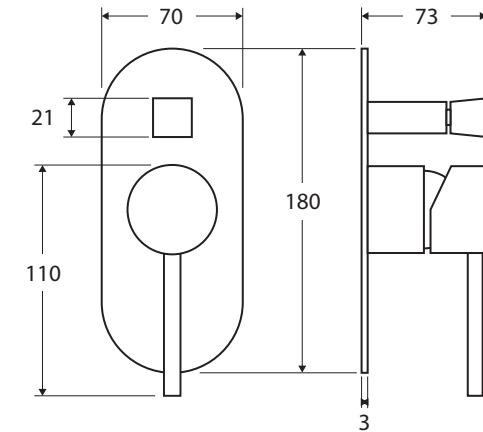

Hustle

WALL DIVERTER MIXER

Features

- Sleek modern design
- Designed for shower and bath
- Made from solid brass
- Quality European cartridge (35 mm)

Please note: This product may have a visible Fienza or Watermark logo.

While we aim to ensure specifications are correct at the time of publication, Fienza reserves the right to make modifications without prior notice. Physical colour may vary from image shown. All measurements are shown in millimetres. Always use physical product measurements for mark-ups and roughing-in as the technical drawing may differ from actual product received.