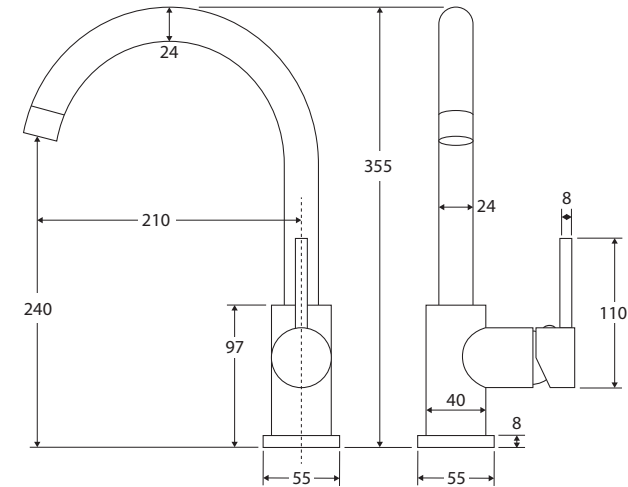

Hustle

GOOSENECK SINK MIXER

Features

- Sleek modern design
- Swivel function
- Designed for kitchen and laundry
- Made from solid brass
- Quality European cartridge (35 mm)
- PEX split-resistant flexible hoses
- **WELS 4 Star rated, 6.5L/min**

Please note: This product may have a visible Fienza or Watermark logo.

Available in

Electroplated
Matte Black
225105B

Cleaning & Care

- Regularly clean with mild soapy water using a microfibre cloth.
- In highly polluted or coastal locations, we recommend cleaning 2-3 times per week.
- Do not use harsh detergents, bleach, cream cleaners or citrus based cleaners. These substances are abrasive and will damage the surface.
- Do not use undue pressure and wipe in one direction only.

While we aim to ensure specifications are correct at the time of publication, Fienza reserves the right to make modifications without prior notice. Physical colour may vary from image shown. All measurements are shown in millimetres. Always use physical product measurements for mark-ups and roughing-in as the technical drawing may differ from actual product received.