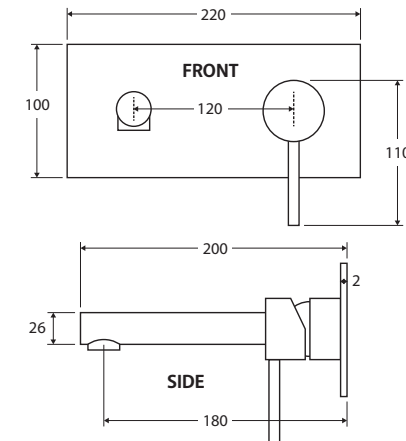

Hustle

WALL MIXER WITH SPOUT

Features

- Sleek modern design
- Designed for basin and bath
- Includes basin aerator and free-flow aerator for baths
- Made from solid brass
- Quality European cartridge (35 mm)
- **WELS 4 Star rated, 6.5L/min**

Please note: This product may have a visible Fienza or Watermark logo.

Available in

Electroplated
Matte Black
225106B

Cleaning & Care

- Regularly clean with mild soapy water using a microfibre cloth.
- In highly polluted or coastal locations, we recommend cleaning 2-3 times per week.
- Do not use harsh detergents, bleach, cream cleaners or citrus based cleaners. These substances are abrasive and will damage the surface.
- Do not use undue pressure and wipe in one direction only.

While we aim to ensure specifications are correct at the time of publication, Fienza reserves the right to make modifications without prior notice. Physical colour may vary from image shown. All measurements are shown in millimetres. Always use physical product measurements for mark-ups and roughing-in as the technical drawing may differ from actual product received.